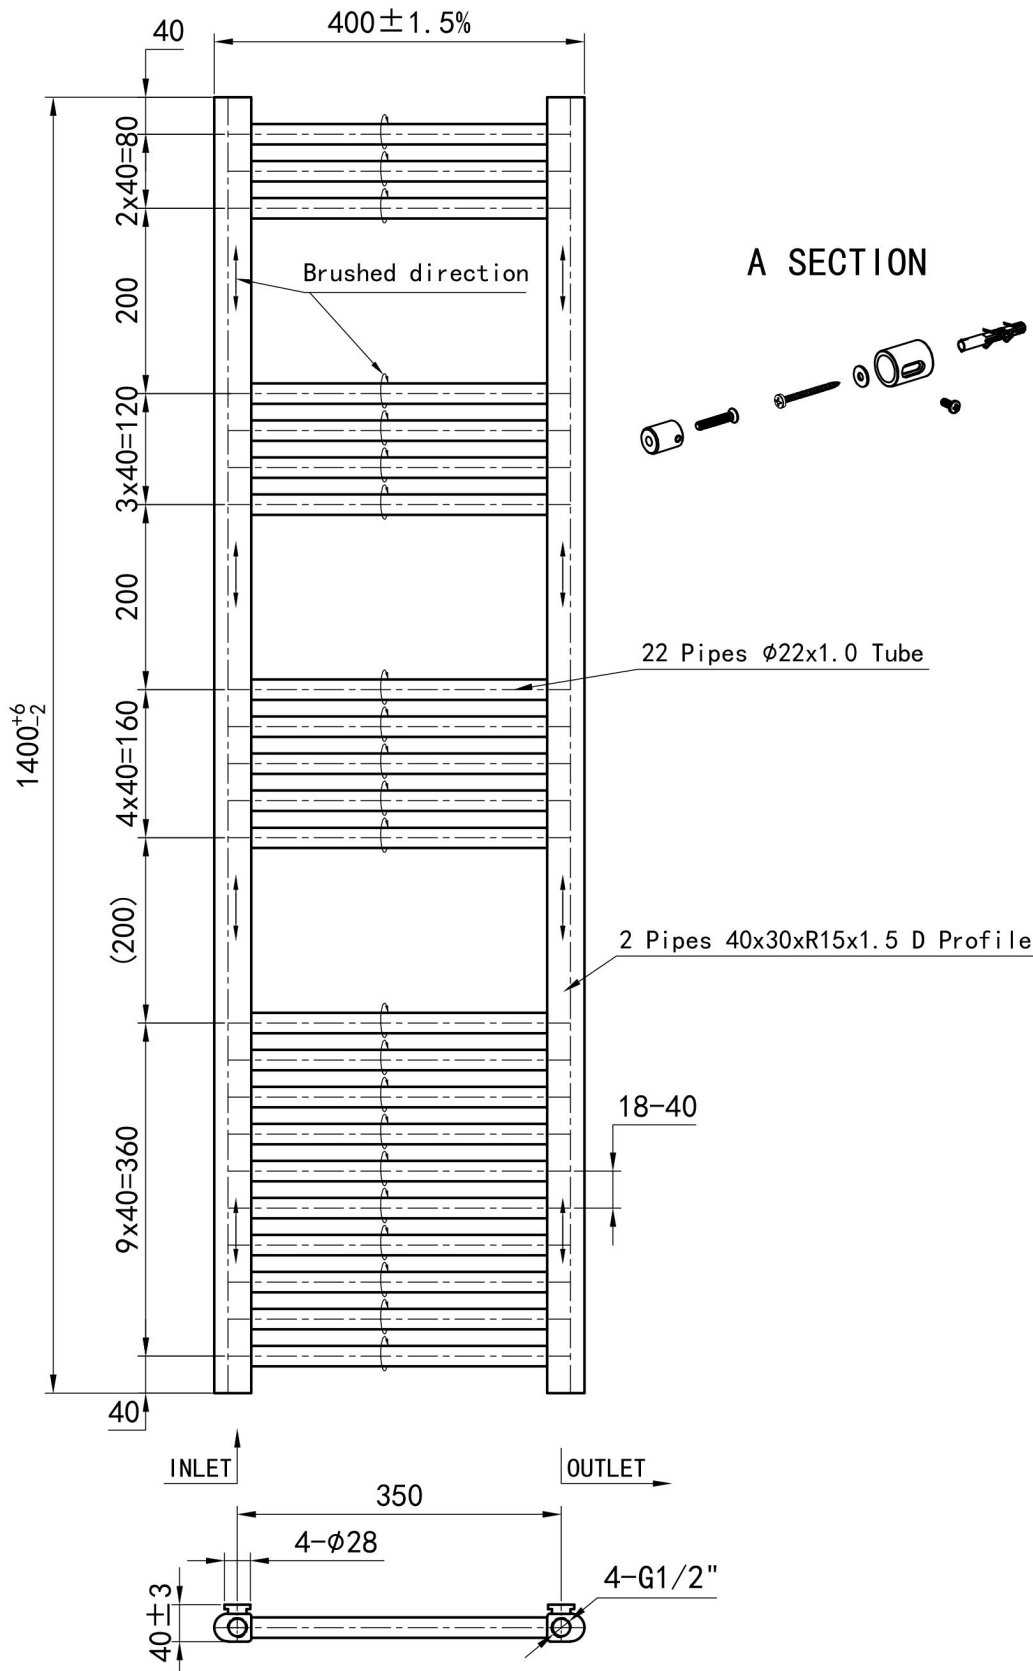

Wendover Straight Brushed Brass 1400 x 400mm.

Technical Drawing

Unit: mm

A SECTION