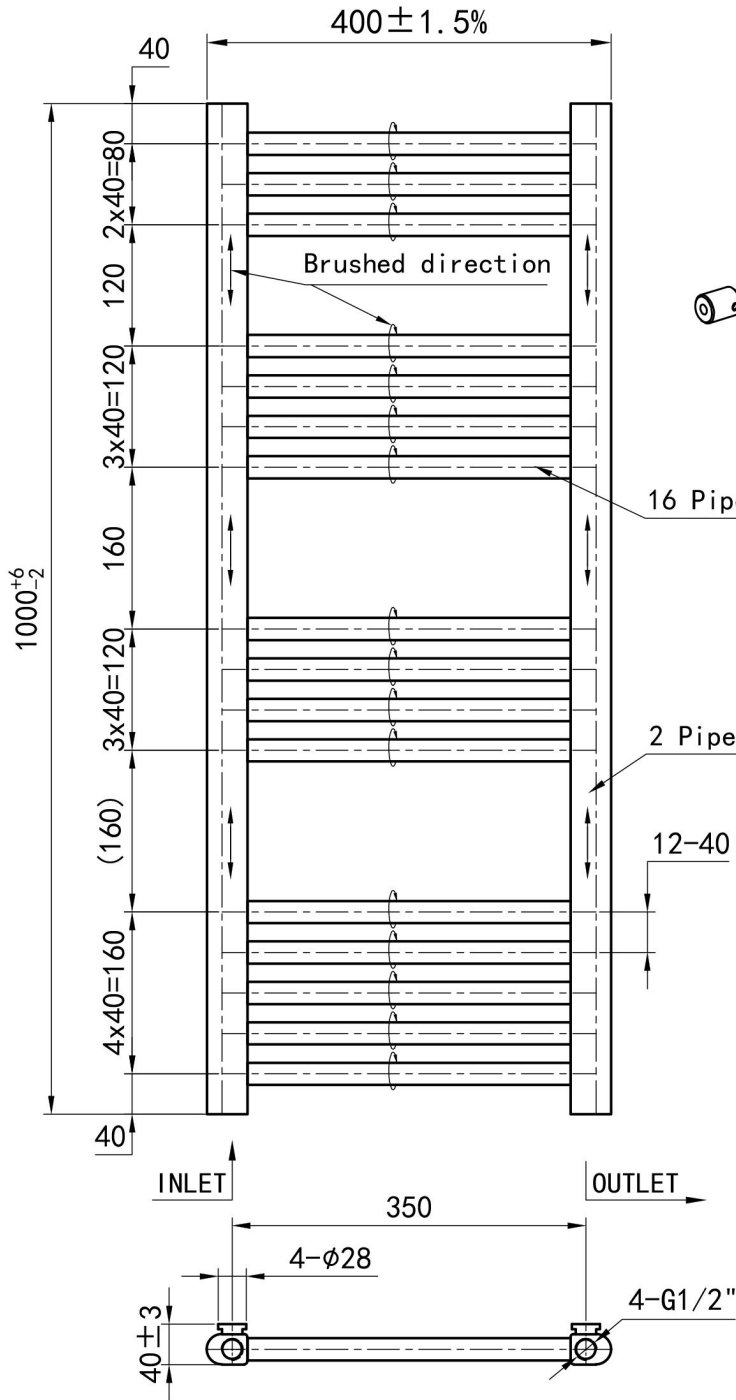

Wendover Straight Brushed Brass 1000 x 400mm. Technical Drawing

Unit: mm

A SECTION

16 Pipes $\phi 22 \times 1.0$ Tube

2 Pipes 40x30xR15x1.5 D Profile