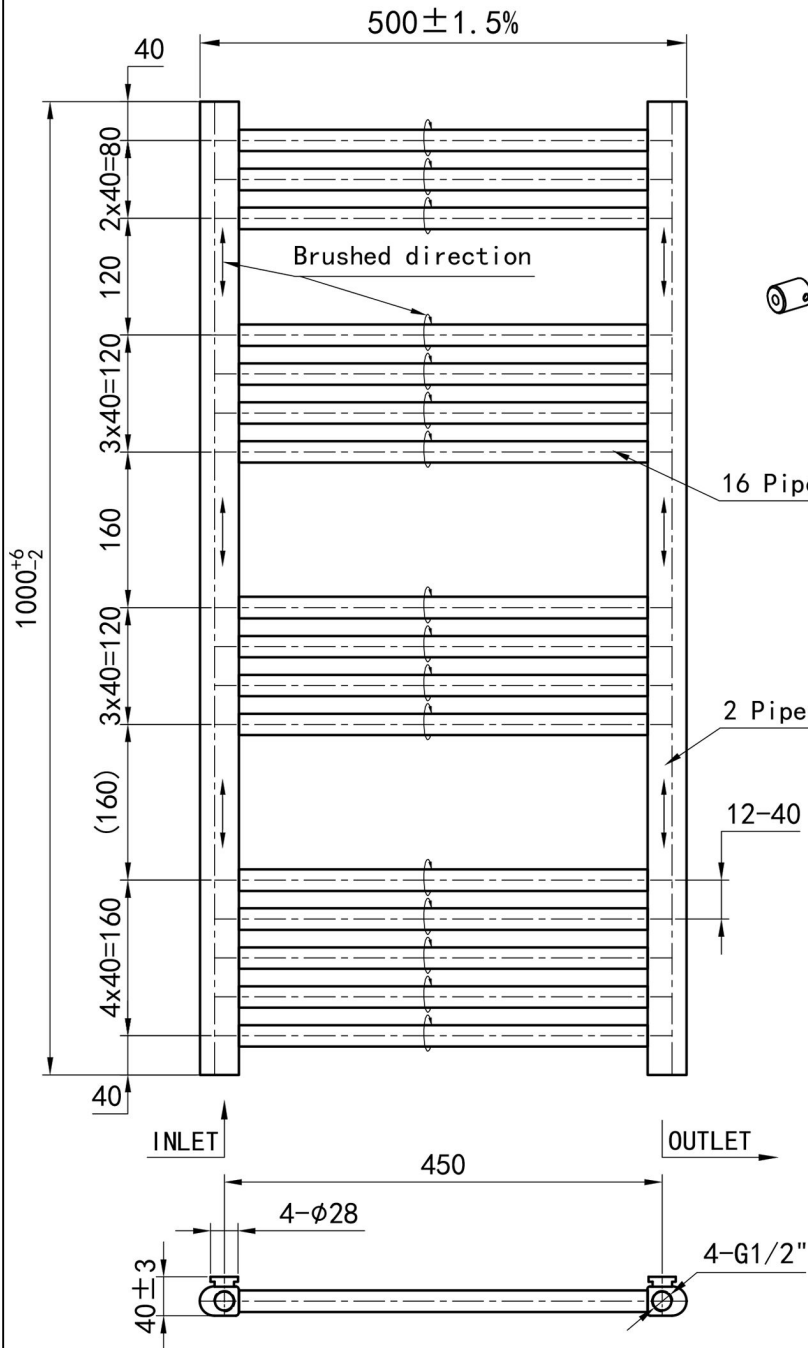

# Wendover Straight Brushed Brass 1000 x 500mm.

## Technical Drawing

Unit: mm

### A SECTION