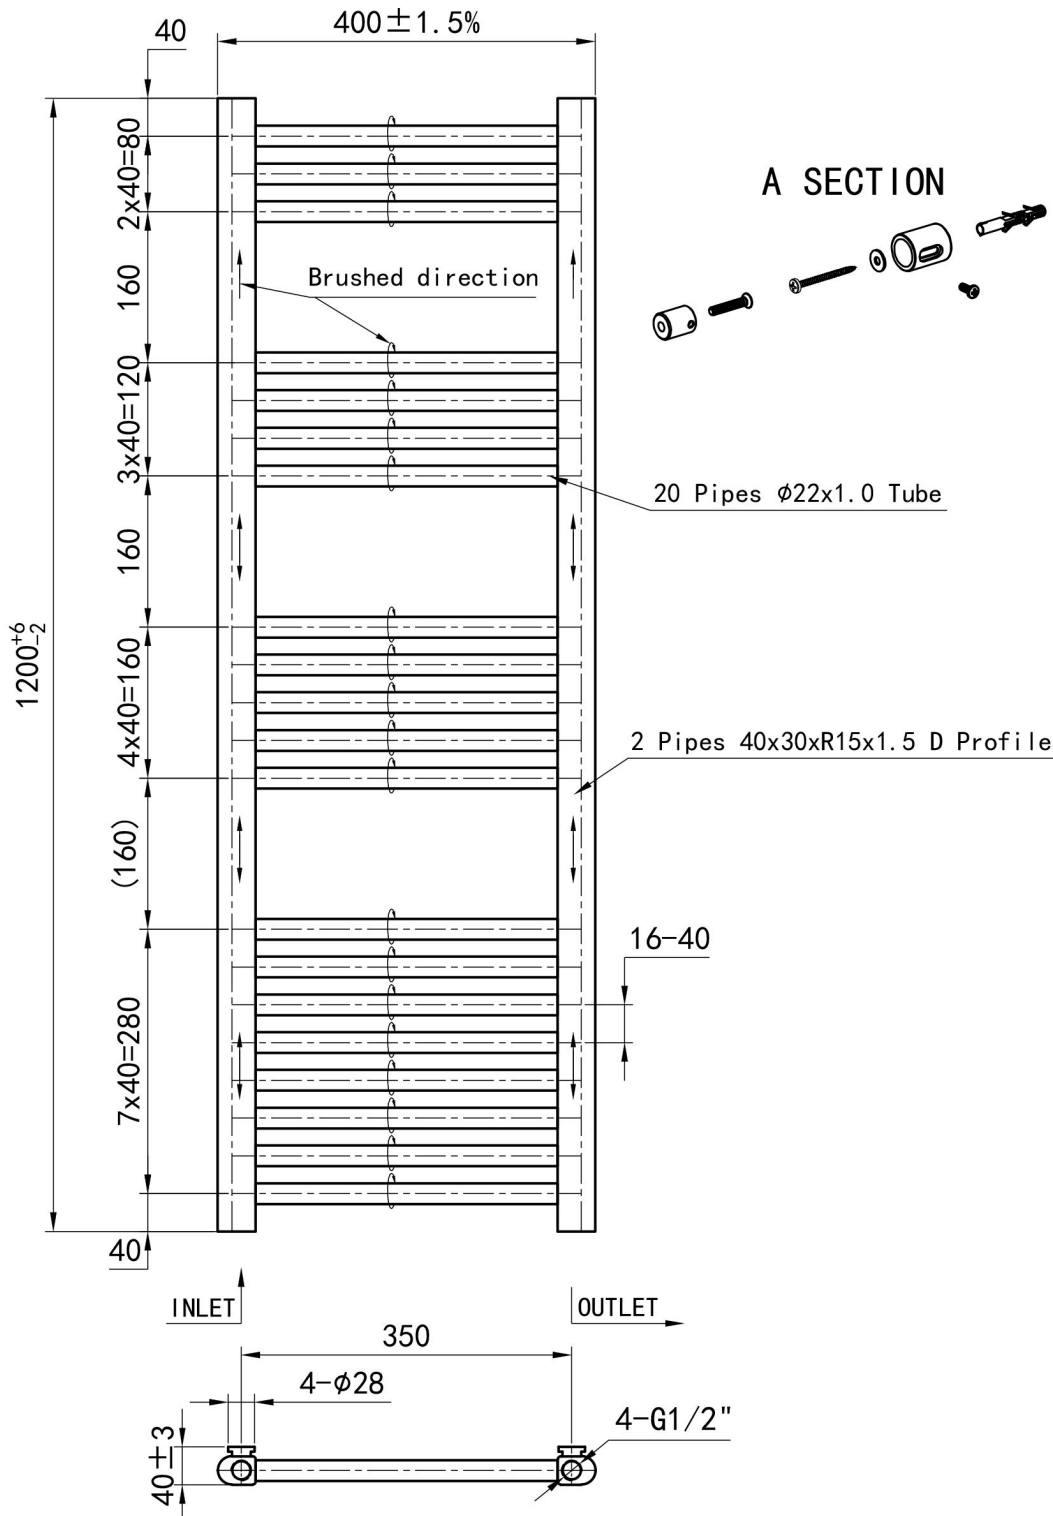

# Wendover Straight Brushed Brass 1200 x 400mm. Technical Drawing

Unit: mm

## A SECTION