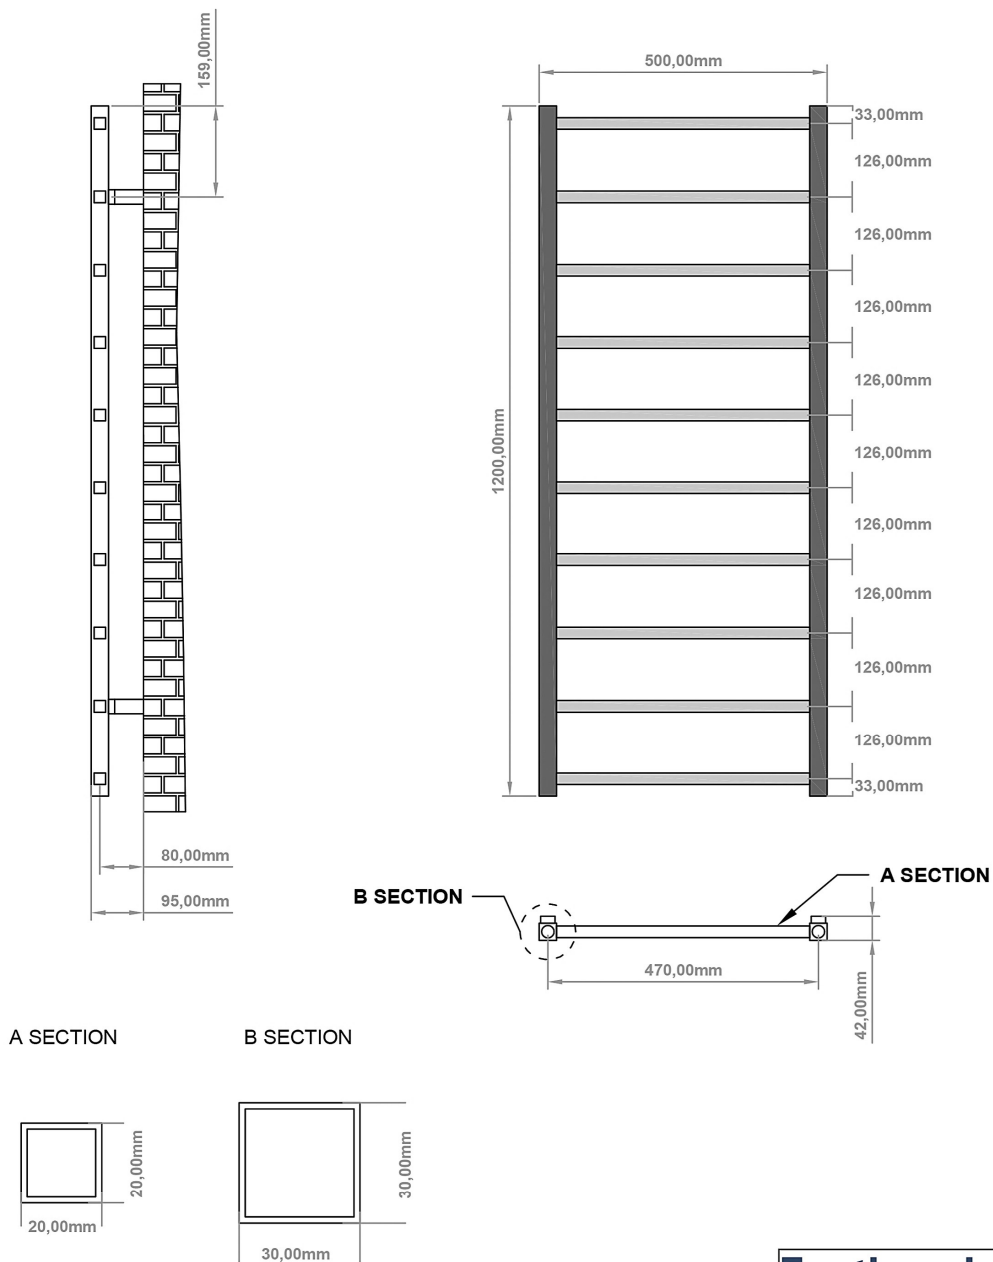

### General Information

Product:	89.1246
Description:	Tuscan Square Towel Rail 1200 x 500
Website Link:	<a href="#">(Click Here)</a>
Product Type:	Towel Rail
Brand:	Eastbrook Company
Colour:	Gloss White
Material:	Mild Steel
Height (mm):	1200mm
Width (mm):	500mm
Net Weight (kg):	7.26kg
Product Range:	Tuscan Square

## Drawing

### Tuscan Square 1200 x 500mm. Technical Drawing

**Eastbrook **  
Eastbrook Road, Gloucester GL4 3DB  
Technical Helpline : 01452 317890  
Mon - Fri / 8am - 5pm  
Email : [technical@eastbrookco.com](mailto:technical@eastbrookco.com)