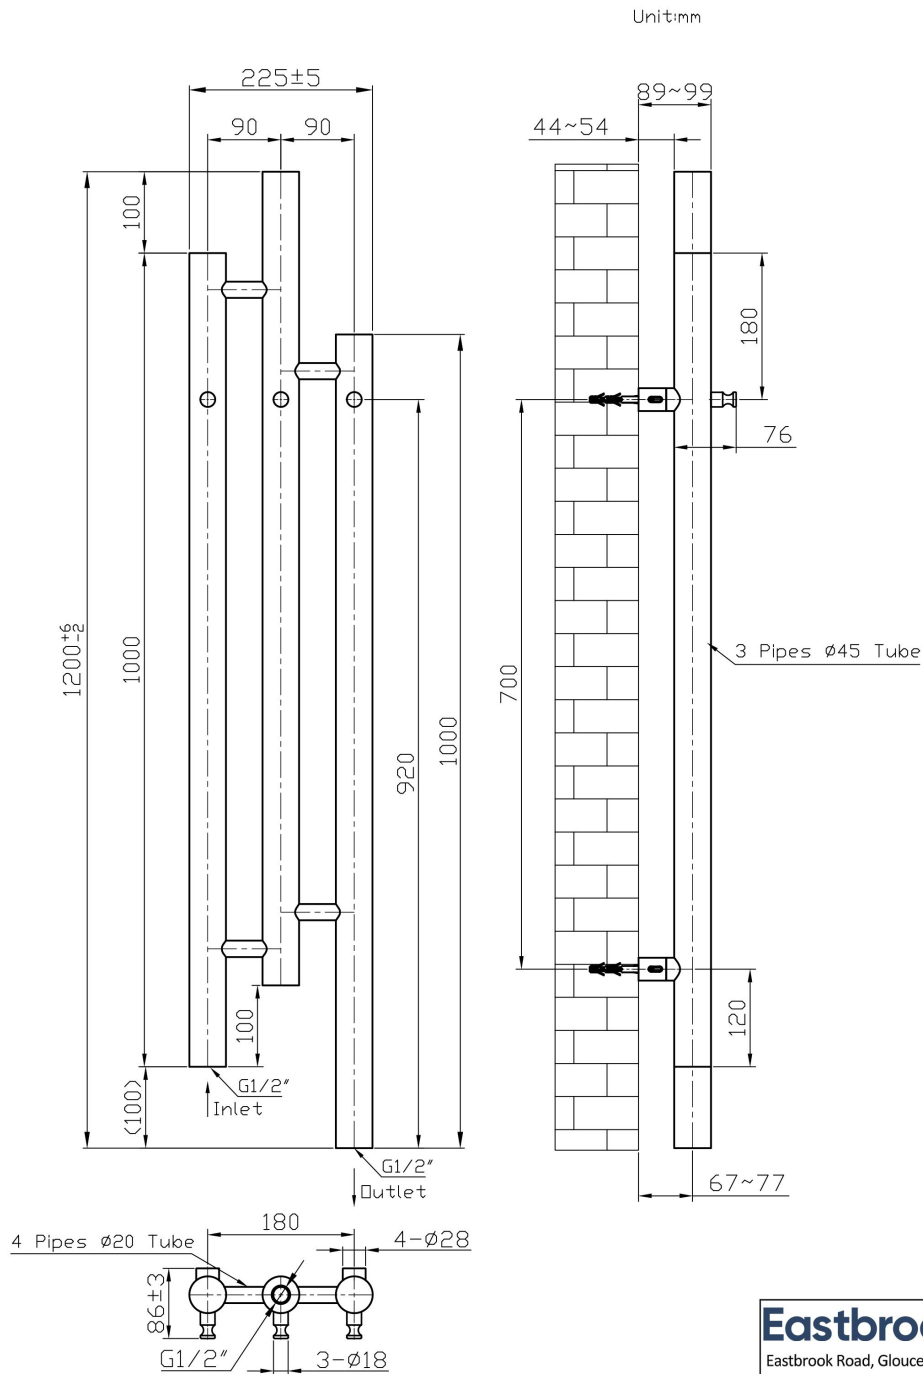

DATASHEET

Image

General Information

Product:	41.0717
Description:	Portchester 1200 x 225 Radiator
Website Link:	(Click Here)
Product Type:	Towel Rail
Brand:	Eastbrook Company
Colour:	Matt Black
Material:	Mild Steel
Height (mm):	1200mm
Width (mm):	225mm
Net Weight (kg):	5.35kg
Product Range:	Portchester

Product Specifications

Warranty:	5 Year(s)
Supplied with fixings:	Yes
Orientation:	Vertical
BTU $\Delta T50^{\circ}\text{C}$:	733
BTU $\Delta T60^{\circ}\text{C}$:	938
Watts $\Delta T50^{\circ}\text{C}$:	215
Watts $\Delta T60^{\circ}\text{C}$:	275

Drawing

Portchester Designer Radiator 1200x225mm. Technical Drawing

Eastbrook 
Eastbrook Road, Gloucester GL4 3DB
Technical Helpline : 01452 317890
Mon - Fri / 8am - 5pm
Email : technical@eastbrookco.com