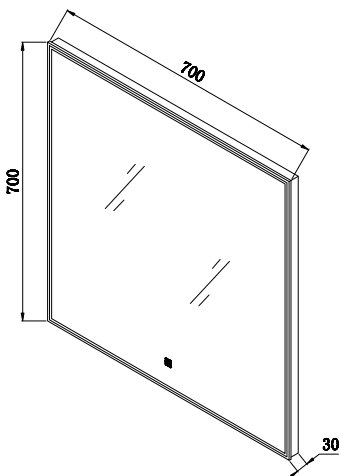

DATASHEET

Image

General Information

Product:	56.1080
Description:	Esk 700 x 700 LED mirror
Website Link:	(Click Here)
Product Type:	LED Mirror
Brand:	Eastbrook Company
Colour:	White
Material:	Glass/Wood
Height (mm):	700mm
Width (mm):	700mm
Length (mm):	30mm
Net Weight (kg) (kg):	7.5kg
Product Range:	Esk

Product Specifications

Warranty:	1 Year(s)
Shape:	Rectangle
Supplied with fixings:	Yes
Mounting:	Wall
Orientation:	Horizontal

Drawing

56.1080(YL-5134B)