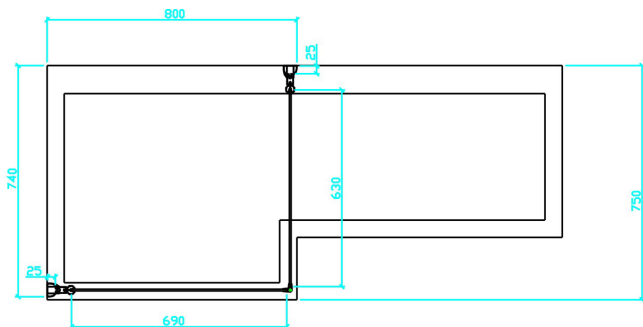

DATASHEET

Image

General Information

Product:	58.717
Description:	Type 1 screen across bath for 750
Website Link:	(Click Here)
Product Type:	Hinge Bath Screens
Brand:	Eastbrook Company
Colour:	Chrome Profiles
Material:	Tempered Glass
Height (mm):	1400mm
Width (mm):	750mm
Net Weight (kg) (kg):	18kg

Product Specifications

Warranty:	1 Year(s)
Easy Clean glass:	Yes
Finish:	Polished
Frameless:	Yes
Glass Thickness (mm):	6mm
Glass type:	Clear Glass

Drawing

750