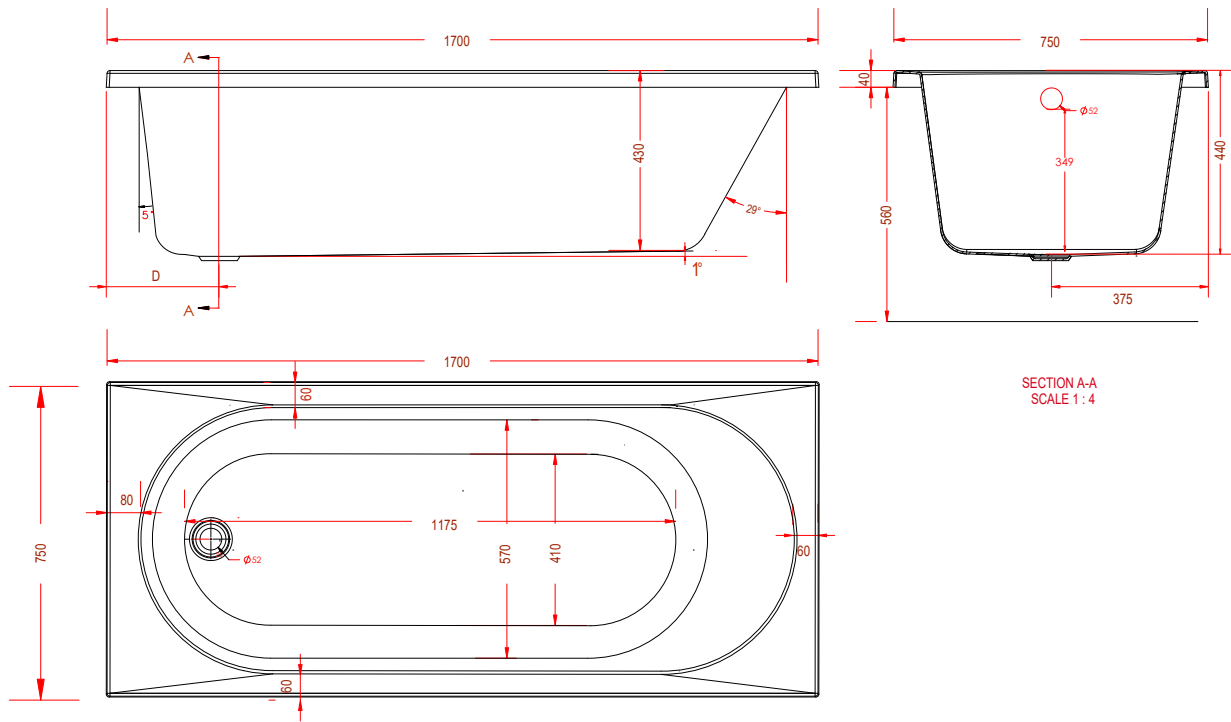

### Image

### General Information

Product:	42.1152
Description:	Biscay Straight Edge SE 1700x750 Beauforte
Website Link:	<a href="#">(Click Here)</a>
Product Type:	Single Ended Bath
Brand:	Eastbrook Company
Colour:	White
Material:	Extra strong reinforced acrylic
Height (mm):	440mm
Width (mm):	750mm
Length (mm):	1700mm
Net Weight (kg):	30kg
Product Range:	Biscay

### Product Specifications

Warranty:	30 Year(s)
Water Capacity:	233L
Number of grips Supported:	0
Bath Panel Height (mm):	560mm
Compatible Tap Types:	Wall or deck mounted
Pre-drilled tap holes:	No

## Drawing

SECTION A-A  
SCALE 1 : 4

BISCAY SE 1700x750x440mm