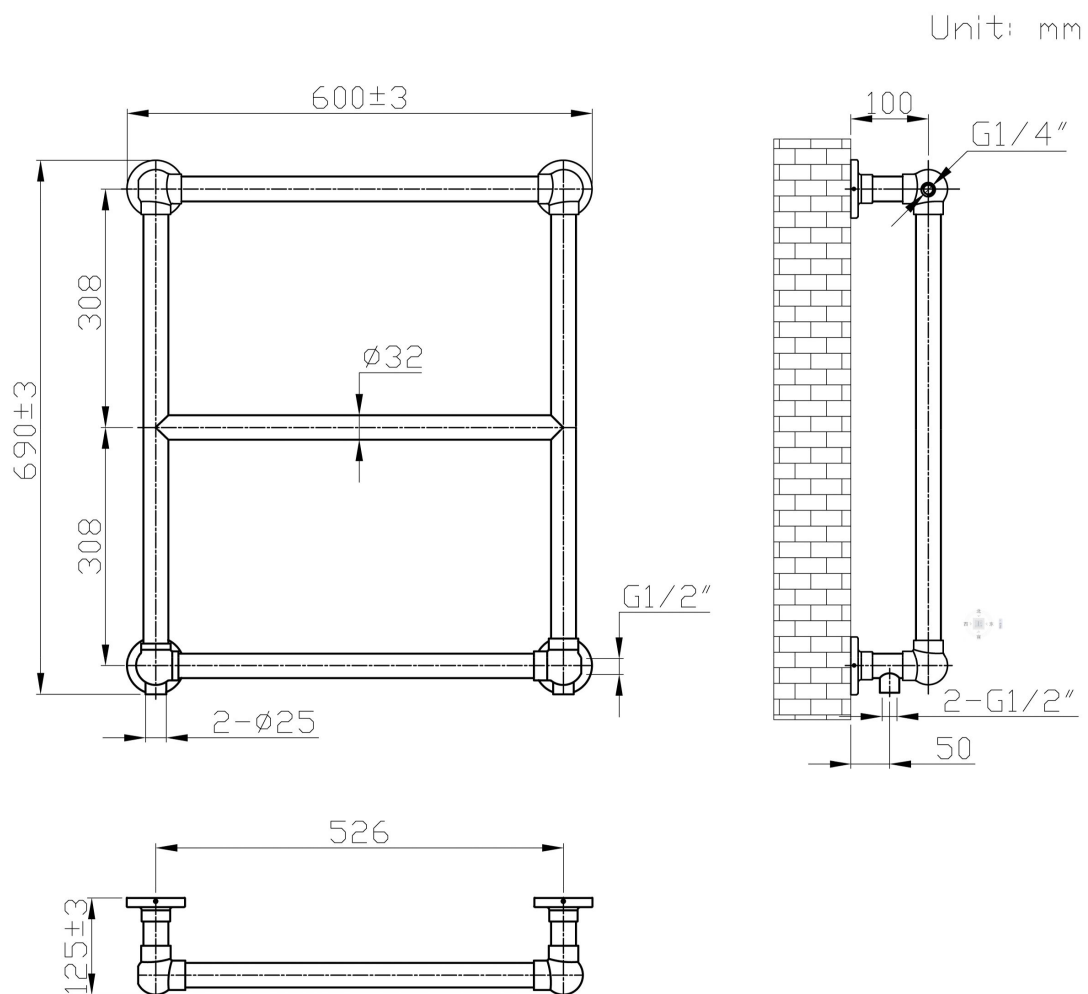

### General Information

Product:	41.0438
Description:	Stour 690 x 600
Website Link:	<a href="#">(Click Here)</a>
Product Type:	Towel Rail
Brand:	Eastbrook Company
Colour:	Matt Anthracite
Material:	Mild Steel
Height (mm):	690mm
Width (mm):	600mm
Net Weight (kg):	5.5kg
Product Range:	Stour

## Drawing

### Stour 690 x 600mm. Technical Drawing

Tappings : 526mm.  
Tappings from wall : 50mm.  
Distance from wall : 125mm.

**This product should be fitted by a fully qualified installer.**

**Eastbrook **  
Eastbrook Road, Gloucester GL4 3DB  
Technical Helpline : 01452 317890  
Mon - Fri / 8am - 5pm  
Email : technical@eastbrookco.com