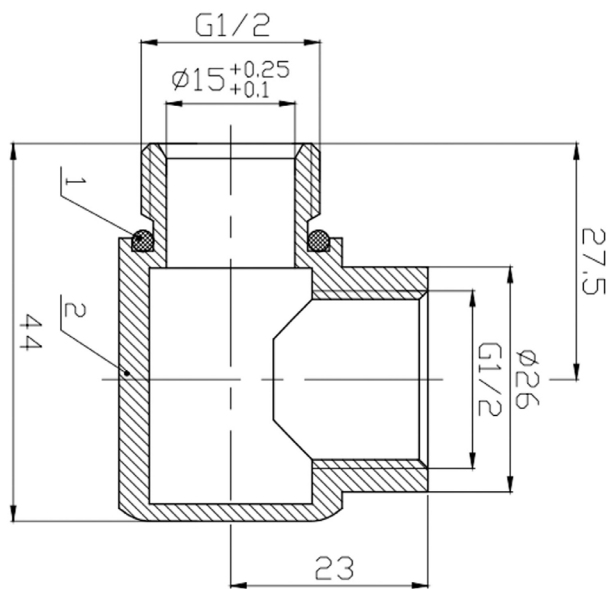

DATASHEET

Image

General Information

| | |
|------------------|------------------------------|
| Product: | 41.4041 |
| Description: | Dual Fuel Elbow |
| Website Link: | (Click Here) |
| Product Type: | Elbow |
| Brand: | Eastbrook Company |
| Colour: | Matt Grey |
| Material: | Brass |
| Net Weight (kg): | 0.2kg |
| Product Range: | Elbow |

Product Specifications

| | |
|-----------|-----------|
| Warranty: | 5 Year(s) |
|-----------|-----------|

Drawing

Dual Fuel Elbow Technical Drawing

41.3003 - 41.4040 - 41.4041
41.4042 - 41.4043 - 41.4044
41.0607