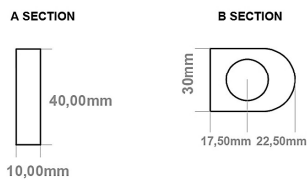

DATASHEET

Image

General Information

Product:	89:1297
Description:	Defford 1800 x 600mm Towel Rail
Website Link:	(Click Here)
Product Type:	Towel Rail
Brand:	Eastbrook Company
Colour:	Matt Black
Material:	Mild Steel
Height (mm):	1800mm
Width (mm):	600mm
Net Weight (kg):	17.4kg
Product Range:	Defford

Drawing

Defford 1800 x 600mm. Technical Drawing

scale: 1/5

Eastbrook 
Eastbrook Road, Gloucester GL4 3DB
Technical Helpline : 01452 317890
Mon - Fri / 8am - 5pm
Email : technical@eastbrookco.com