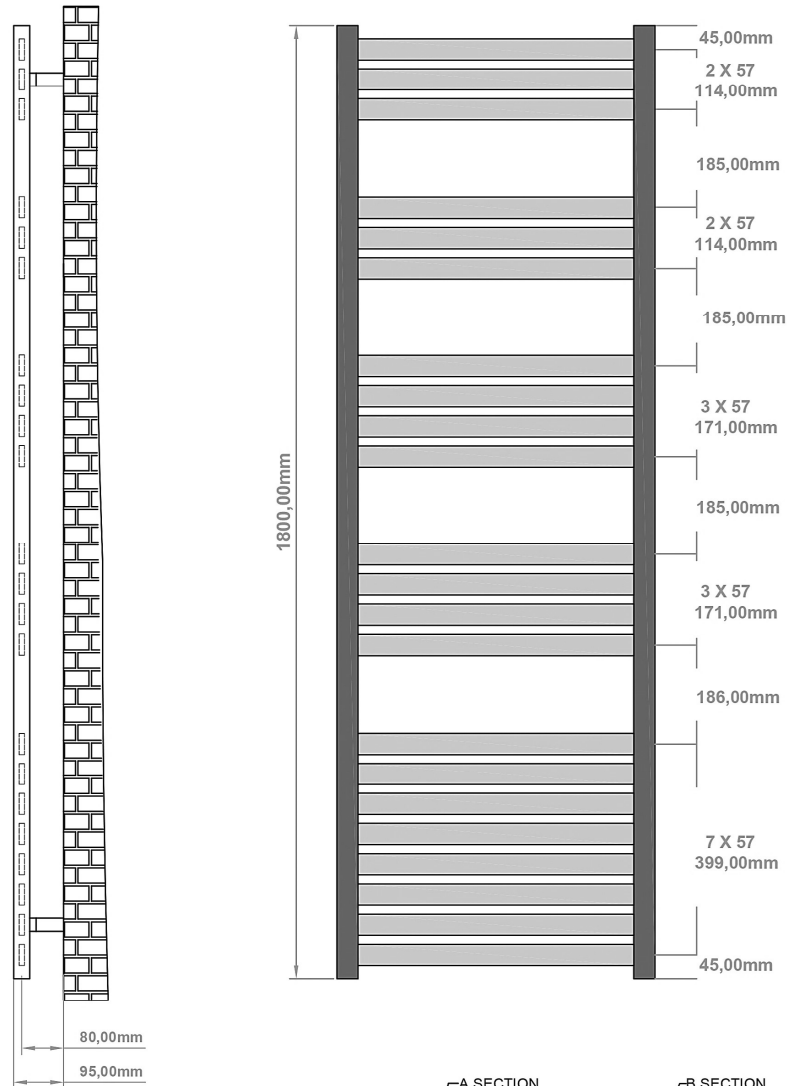

DATASHEET

Image

General Information

Product:	89:1297
Description:	Defford 1800 x 600mm Towel Rail
Website Link:	(Click Here)
Product Type:	Towel Rail
Brand:	Eastbrook Company
Colour:	Matt Black
Material:	Mild Steel
Height (mm):	1800mm
Width (mm):	600mm
Net Weight (kg):	17.4kg
Product Range:	Defford

Product Specifications

Warranty:	5 Year(s)
Supplied with fixings:	Yes
BTU $\Delta T50^{\circ}\text{C}$:	2743
BTU $\Delta T60^{\circ}\text{C}$:	3511
Watts $\Delta T50^{\circ}\text{C}$:	804
Watts $\Delta T60^{\circ}\text{C}$:	1029

Drawing

Defford 1800 x 600mm. Technical Drawing

scale: 1/5

Eastbrook 
Eastbrook Road, Gloucester GL4 3DB
Technical Helpline : 01452 317890
Mon - Fri / 8am - 5pm
Email : technical@eastbrookco.com