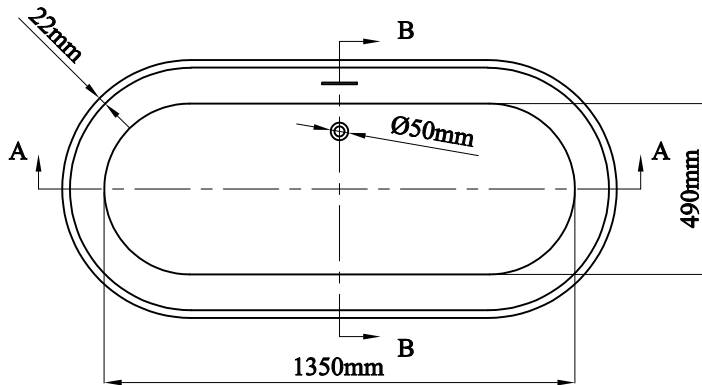

### General Information

Product:	33.0006
Description:	Lambeth Freestanding bath 1590x740x560mm inc waste
Website Link:	<a href="#">(Click Here)</a>
Product Type:	Freestanding Bath
Brand:	Eastbrook Company
Colour:	Grey
Material:	Double skinned 4mm thick acrylic
Height (mm):	560mm
Width (mm):	740mm
Length (mm):	1590mm
Net Weight (kg):	43kg
Product Range:	Lambeth

### Product Specifications

Warranty:	5 Year(s)
Water Capacity:	255L
Compatible Tap Types:	Floor or wall mounted
Pre-drilled tap holes:	No

## Drawing

Item No.:DM938-1600  
Measurement:1590×740×560 mm

SECTION A-A

SECTION B-B