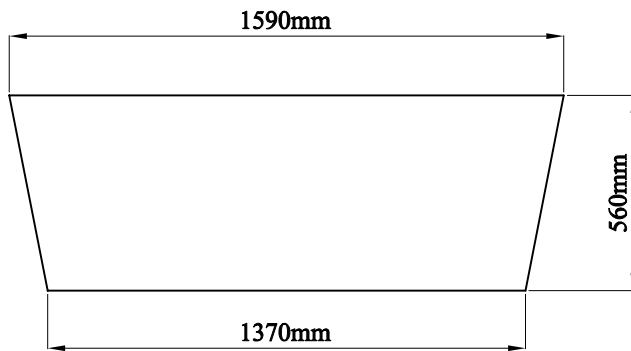

### General Information

Product:	33.0006
Description:	Lambeth Freestanding bath 1590x740x560mm inc waste
Website Link:	<a href="#">(Click Here)</a>
Product Type:	Freestanding Bath
Brand:	Eastbrook Company
Colour:	Grey
Material:	Double skinned 4mm thick acrylic
Height (mm):	560mm
Width (mm):	740mm
Length (mm):	1590mm
Net Weight (kg):	43kg
Product Range:	Lambeth

## Drawing

Item No.:DM938-1600  
Measurement:1590×740×560 mm

SECTION A-A

SECTION B-B