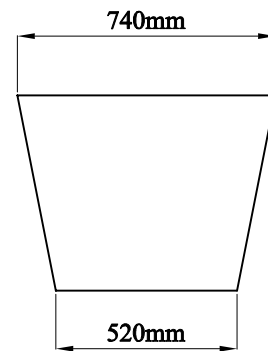

### General Information

Product:	33.0006
Description:	Lambeth Freestanding bath 1590x740x560mm inc waste
Website Link:	<a href="#">(Click Here)</a>
Product Type:	Freestanding Bath
Brand:	Eastbrook Company
Colour:	Grey
Material:	Double skinned 4mm thick acrylic
Height (mm):	560mm
Width (mm):	740mm
Length (mm):	1590mm
Net Weight (kg):	43kg
Product Range:	Lambeth

## Drawing

Item No.:DM938-1600  
Measurement:1590×740×560 mm

SECTION A-A

SECTION B-B