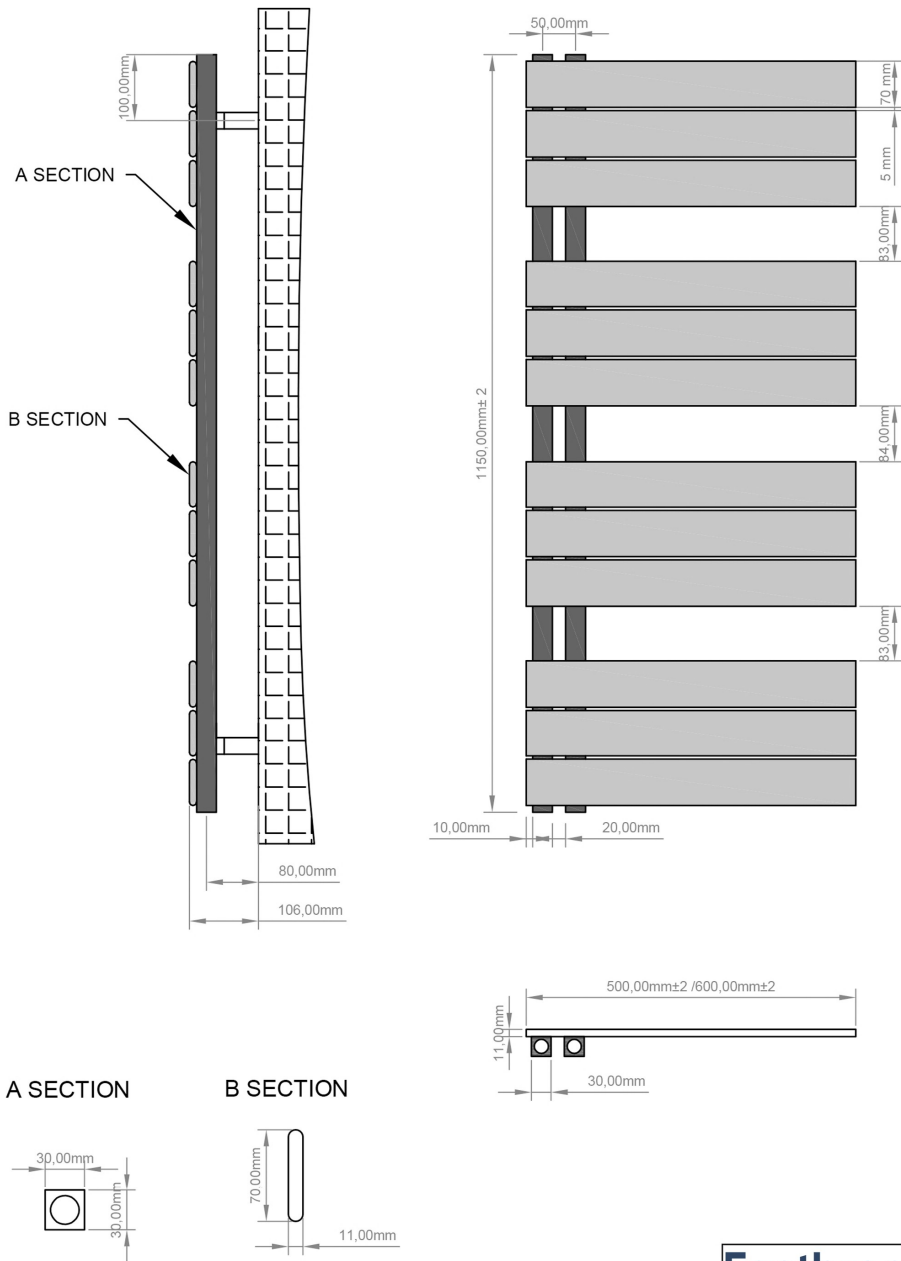

### General Information

Product:	89.0641
Description:	Helmsley 1150 x 600 Towel Rail
Website Link:	<a href="#">(Click Here)</a>
Product Type:	Towel Rail
Brand:	Eastbrook Company
Colour:	Matt Black
Material:	Mild Steel
Height (mm):	1150mm
Width (mm):	600mm
Net Weight (kg):	15.52kg
Product Range:	Helmsley

## Drawing

### Helmsley 1150 x 500/600mm. Technical Drawing

A SECTION

B SECTION

scale:1/2

**Eastbrook **  
Eastbrook Road, Gloucester GL4 3DB  
Technical Helpline : 01452 317890  
Mon - Fri / 8am - 5pm  
Email : [technical@eastbrookco.com](mailto:technical@eastbrookco.com)