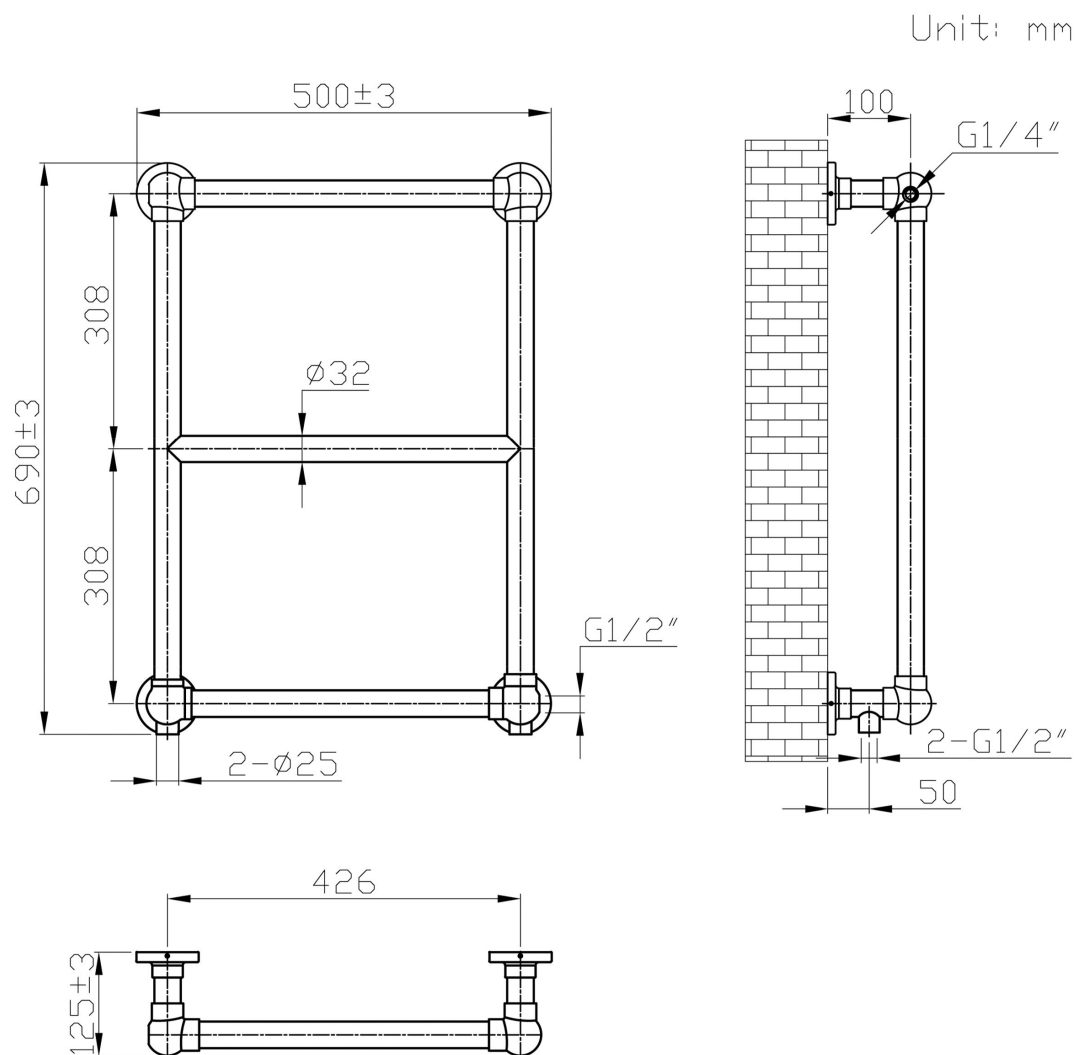

DATASHEET

Image

General Information

Product:	41.0431
Description:	Stour 690 x 500
Website Link:	(Click Here)
Product Type:	Towel Rail
Brand:	Eastbrook Company
Colour:	Matt White
Material:	Mild Steel
Height (mm):	690mm
Width (mm):	500mm
Net Weight (kg):	5.2kg
Product Range:	Stour

Product Specifications

Warranty:	5 Year(s)
Supplied with fixings:	Yes
Orientation:	Vertical
BTU $\Delta T50^{\circ}\text{C}$:	655
BTU $\Delta T60^{\circ}\text{C}$:	826
Watts $\Delta T50^{\circ}\text{C}$:	192
Watts $\Delta T60^{\circ}\text{C}$:	242

Drawing

Stour 690 x 500mm. Technical Drawing

Tappings : 426mm.

Tappings from wall : 50mm.

Distance from wall : 125mm.

This product should be fitted by a fully qualified installer.

Eastbrook 
Eastbrook Road, Gloucester GL4 3DB
Technical Helpline : 01452 317890
Mon - Fri / 8am - 5pm
Email : technical@eastbrookco.com