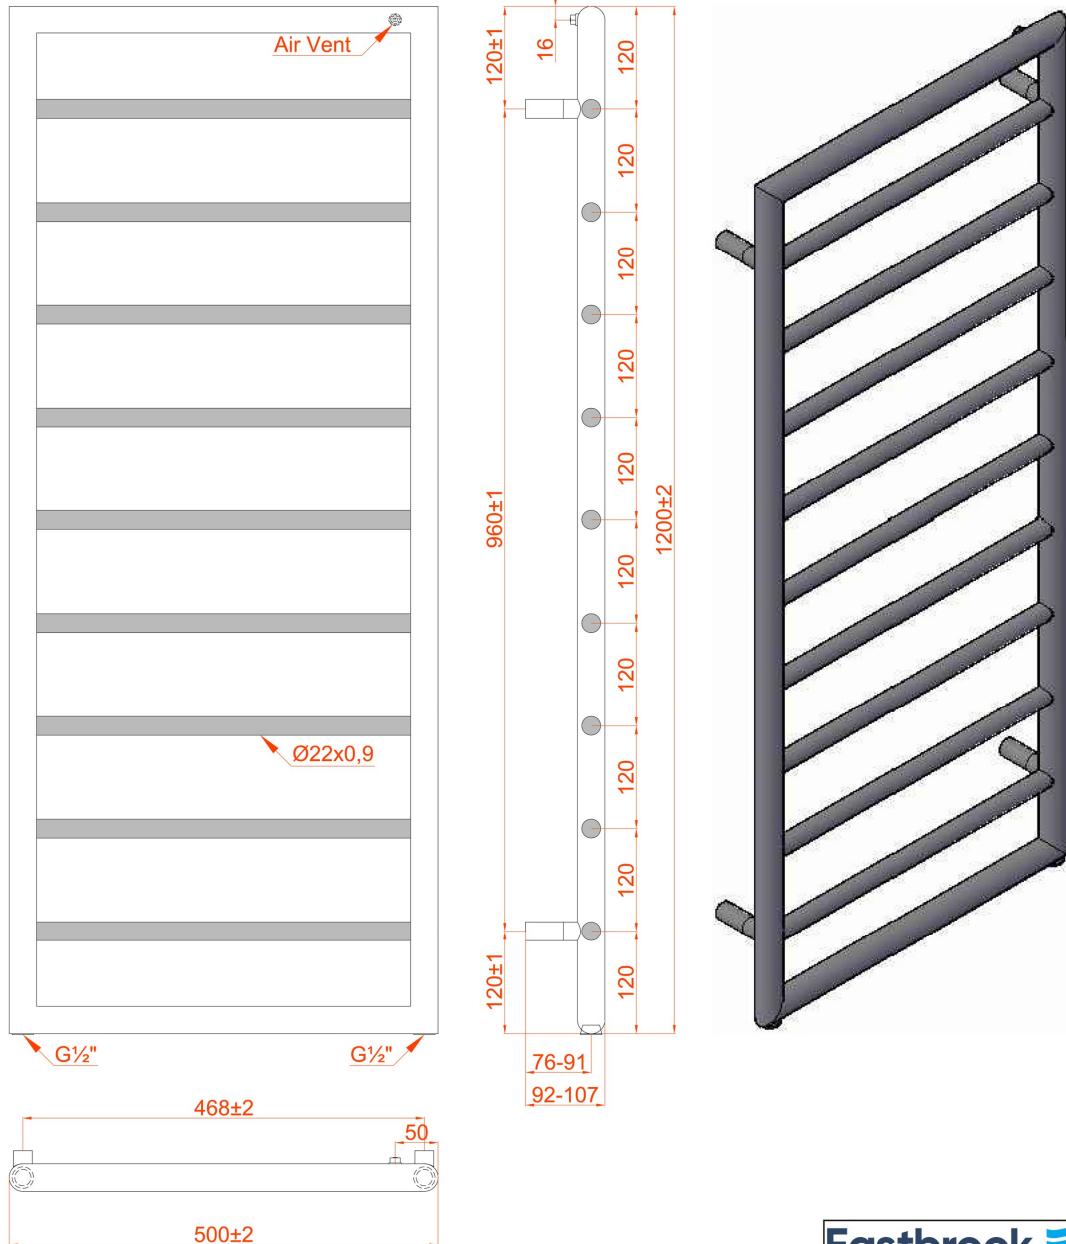

DATASHEET

Image

General Information

Product:	61.0028
Description:	Kenilworth 1200 x 500mm. Towel Rail
Website Link:	(Click Here)
Product Type:	Towel Rail
Brand:	Eastbrook Company
Colour:	Matt Anthracite
Material:	Mild Steel
Height (mm):	1200mm
Width (mm):	500mm
Net Weight (kg):	5.88kg
Product Range:	Kenilworth

Product Specifications

Warranty:	5 Year(s)
Supplied with fixings:	Yes
Orientation:	Vertical
BTU $\Delta T50^{\circ}\text{C}$:	1283
BTU $\Delta T60^{\circ}\text{C}$:	1617
Watts $\Delta T50^{\circ}\text{C}$:	376
Watts $\Delta T60^{\circ}\text{C}$:	474

Drawing

Kenilworth 1200 x 500mm. Technical Drawing

* Element can only be fitted on the right hand side.

Eastbrook 
Eastbrook Road, Gloucester GL4 3DB
Technical Helpline : 01452 317890
Mon - Fri / 8am - 5pm
Email : technical@eastbrookco.com