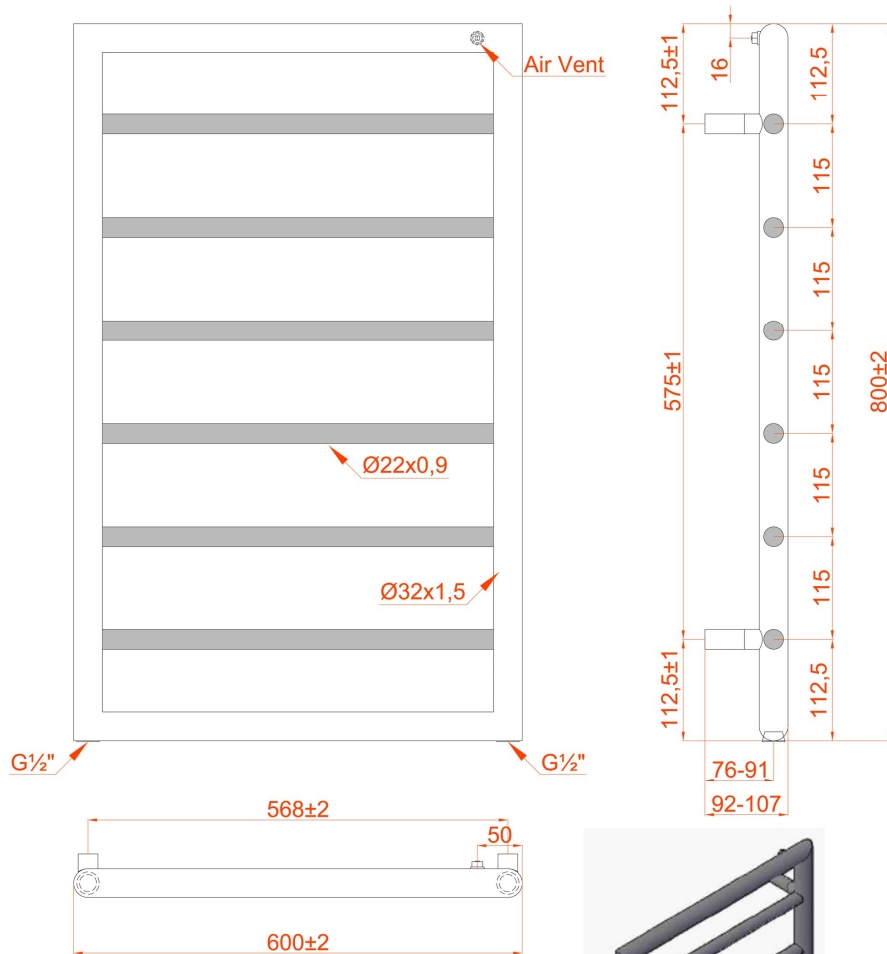

DATASHEET

Image

General Information

Product:	61.0027
Description:	Kenilworth 800 x 600mm. Towel Rail
Website Link:	(Click Here)
Product Type:	Towel Rail
Brand:	Eastbrook Company
Colour:	Matt Anthracite
Material:	Mild Steel
Height (mm):	800mm
Width (mm):	600mm
Net Weight (kg):	4.82kg
Product Range:	Kenilworth

Product Specifications

Warranty:	5 Year(s)
Supplied with fixings:	Yes
Orientation:	Vertical
BTU $\Delta T50^{\circ}\text{C}$:	1023
BTU $\Delta T60^{\circ}\text{C}$:	1289
Watts $\Delta T50^{\circ}\text{C}$:	300
Watts $\Delta T60^{\circ}\text{C}$:	378

Drawing

Kenilworth 800 x 600mm. Technical Drawing

* Element can only be fitted on the right hand side.

Eastbrook 
Eastbrook Road, Gloucester GL4 3DB
Technical Helpline : 01452 317890
Mon - Fri / 8am - 5pm
Email : technical@eastbrookco.com