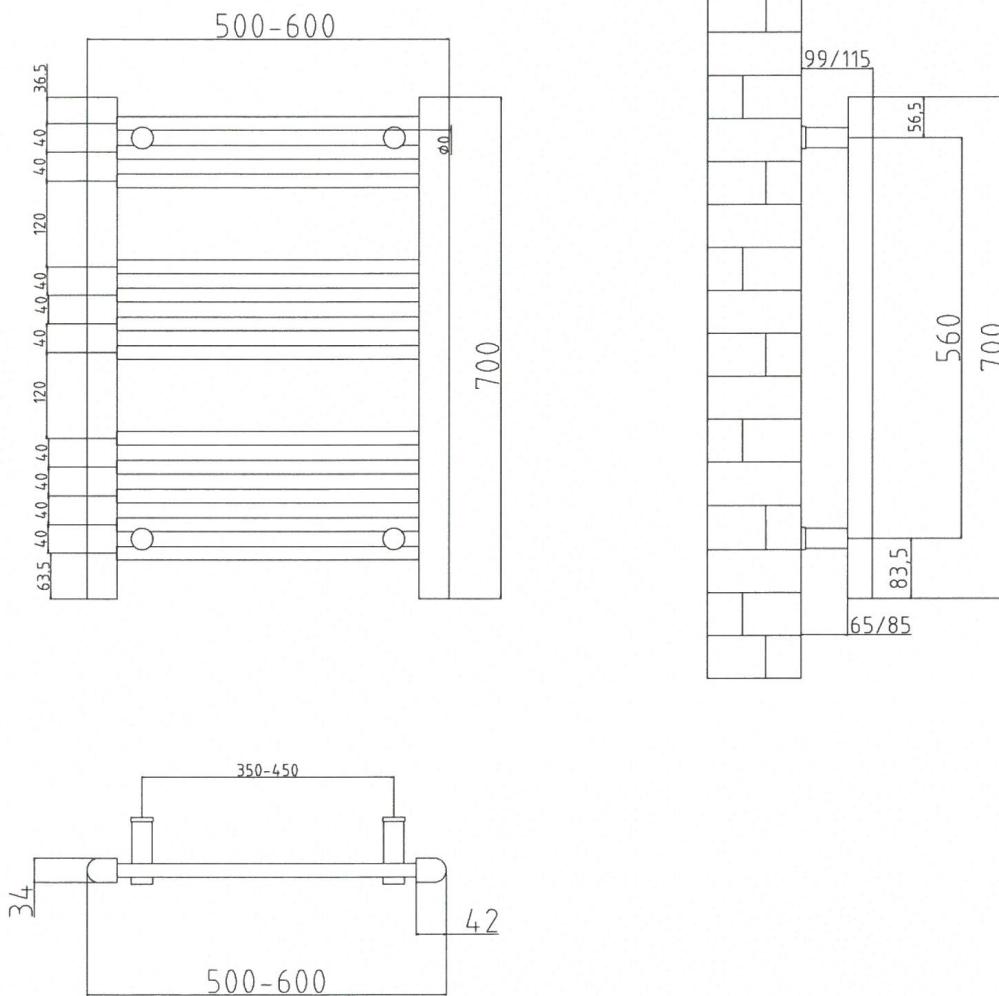

DATASHEET

Image

General Information

Product:	47.0052
Description:	Biava Dry Element Towel Rail 700x600mm
Website Link:	(Click Here)
Brand:	Eastbrook Company
Colour:	Matt Black
Material:	Mild Steel
Height (mm):	700mm
Width (mm):	600mm
Net Weight (kg):	6kg
Product Range:	Biava Dry Element

Product Specifications

Warranty:	2 Year(s)
Supplied with fixings:	Yes
BTU $\Delta T60^{\circ}\text{C}$:	1024
Watts $\Delta T60^{\circ}\text{C}$:	300
Cable colour:	Black

Drawing

Eastbrook

Eastbrook Road, Gloucester GL4 3DB
Technical Helpline : 01452 317890
Email : technical@eastbrookco.com