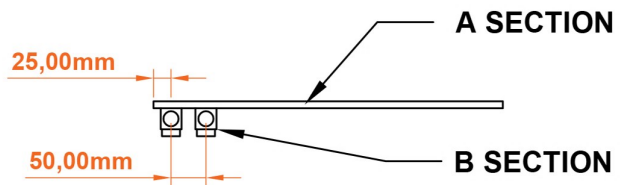

Reinbach 1200 x 500mm.

Technical Drawing

A SECTION

B SECTION

Eastbrook 

Eastbrook Road, Gloucester GL4 3DB

Technical Helpline : 01452 317890

Mon - Fri / 8am - 5pm