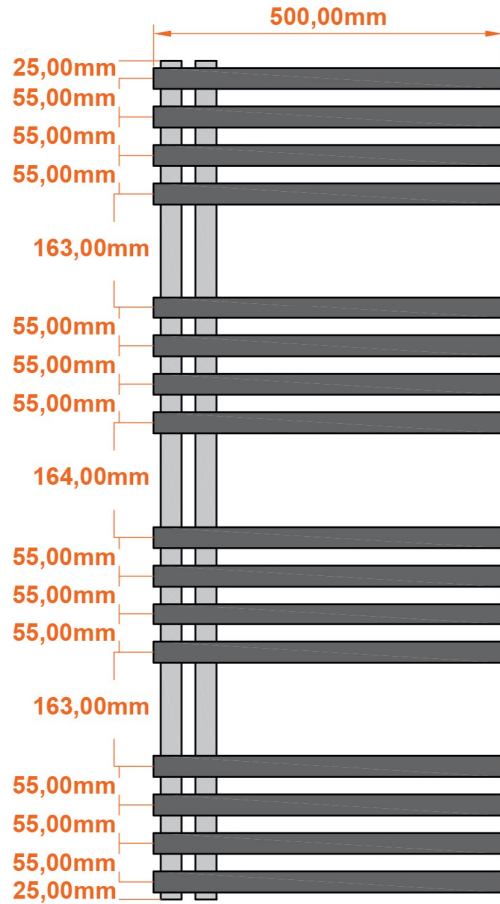

Reinbach 1200 x 500mm.

Technical Drawing

A SECTION

B SECTION

Eastbrook 

Eastbrook Road, Gloucester GL4 3DB

Technical Helpline : 01452 317890

Mon - Fri / 8am - 5pm