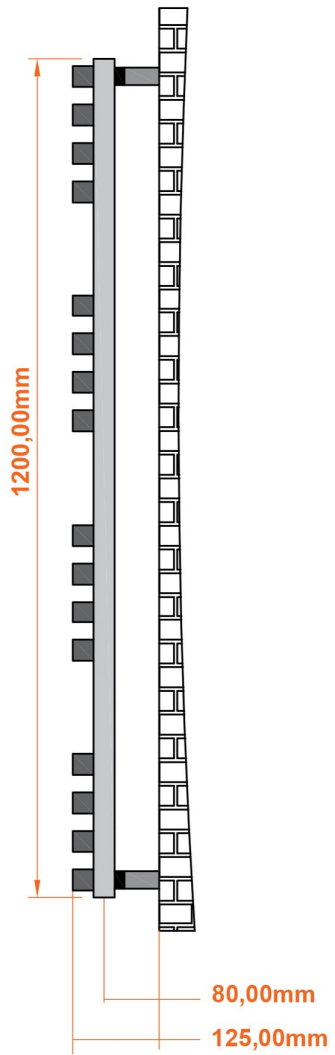

Reinbach 1200 x 500mm.

Technical Drawing

A SECTION

B SECTION

Eastbrook 

Eastbrook Road, Gloucester GL4 3DB

Technical Helpline : 01452 317890

Mon - Fri / 8am - 5pm