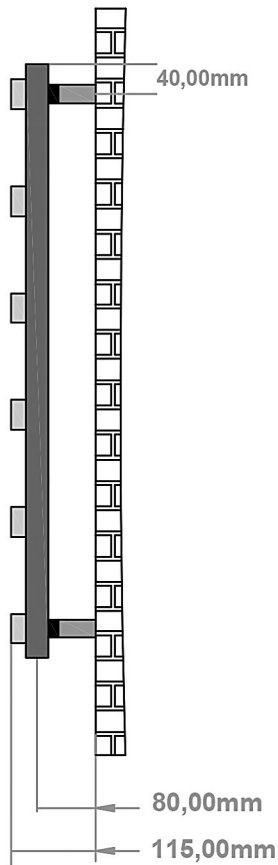

# Platani 800 x 500mm. Technical Drawing

A SECTION

B SECTION

**Eastbrook**

Eastbrook Road, Gloucester GL4 3DB

Technical Helpline : 01452 317890

Mon - Fri / 8am - 5pm

Email : [technical@eastbrookco.com](mailto:technical@eastbrookco.com)