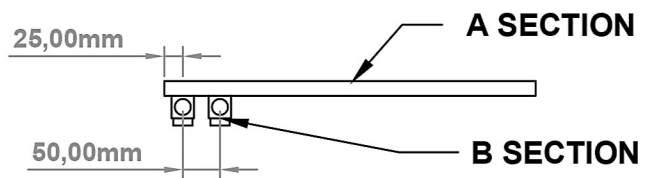

# Platani 800 x 500mm. Technical Drawing

A SECTION

B SECTION

**Eastbrook**

Eastbrook Road, Gloucester GL4 3DB

Technical Helpline : 01452 317890

Mon - Fri / 8am - 5pm

Email : [technical@eastbrookco.com](mailto:technical@eastbrookco.com)