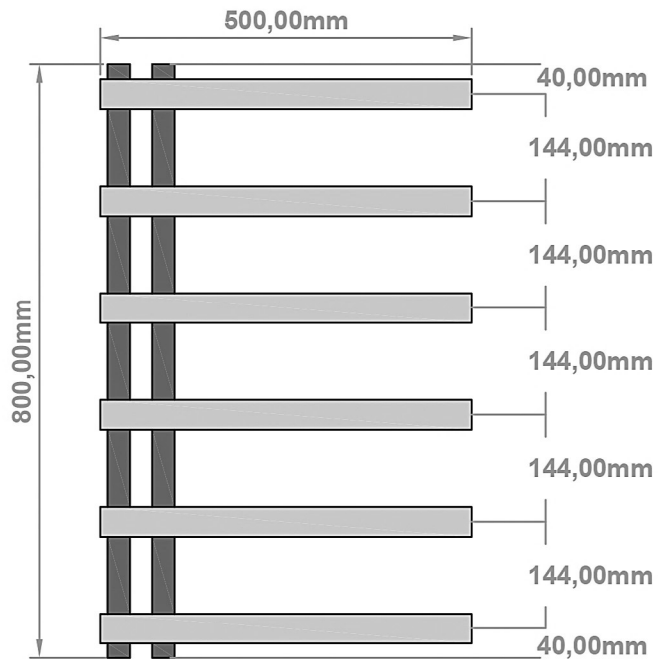

# Platani 800 x 500mm. Technical Drawing

A SECTION

B SECTION

**Eastbrook**

Eastbrook Road, Gloucester GL4 3DB

Technical Helpline : 01452 317890

Mon - Fri / 8am - 5pm

Email : [technical@eastbrookco.com](mailto:technical@eastbrookco.com)