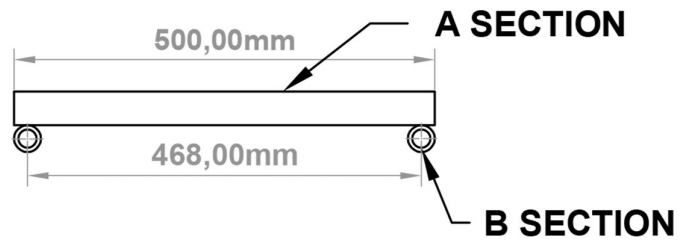

Rowsham Towel Rail 800 x 500mm.

Technical Drawing

A SECTION

Eastbrook
Eastbrook Road, Gloucester GL4 3DB
Technical Helpline : 01452 317890
Mon - Fri / 8am - 5pm
Email : technical@eastbrookco.com