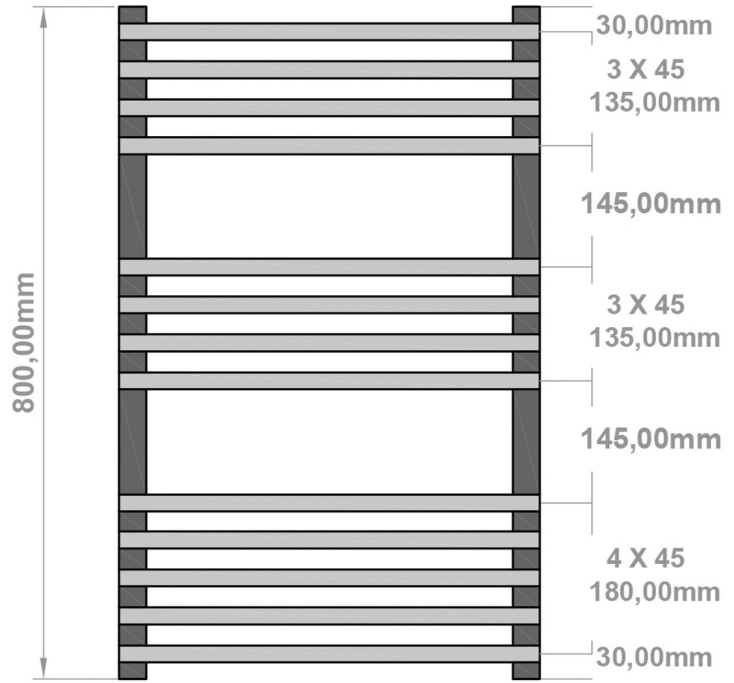

Rowsham Towel Rail 800 x 500mm.

Technical Drawing

A SECTION

Eastbrook
Eastbrook Road, Gloucester GL4 3DB
Technical Helpline : 01452 317890
Mon - Fri / 8am - 5pm
Email : technical@eastbrookco.com