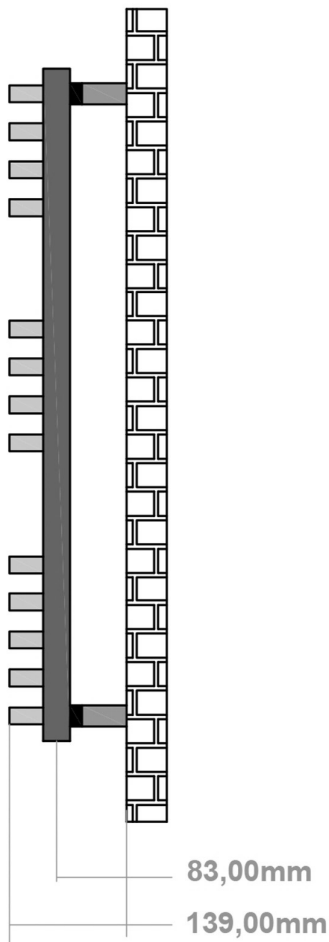

# Rowsham Towel Rail 800 x 500mm.

## Technical Drawing

**A SECTION**

**B SECTION**

**Eastbrook**   
 Eastbrook Road, Gloucester GL4 3DB  
 Technical Helpline : 01452 317890  
 Mon - Fri / 8am - 5pm  
 Email : [technical@eastbrookco.com](mailto:technical@eastbrookco.com)