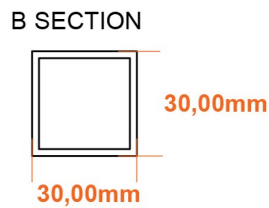

Reinbach 800 x 600mm. Technical Drawing

scale: 1/2