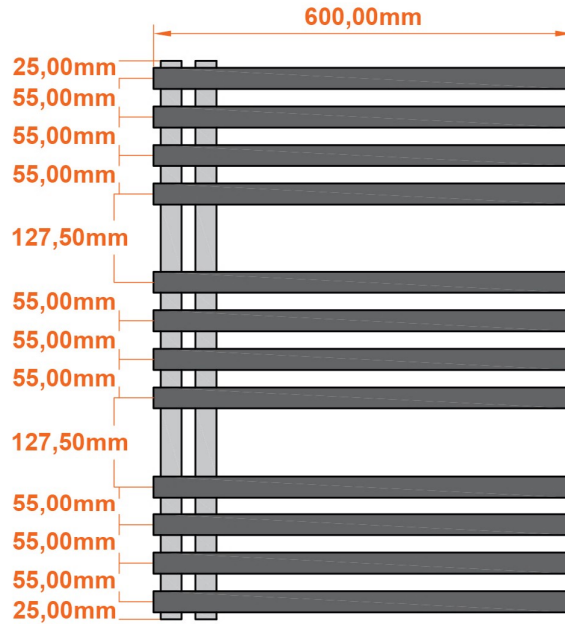

Reinbach 800 x 600mm. Technical Drawing

scale: 1/2