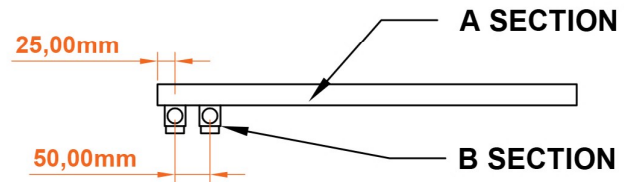

Reinbach 800 x 600mm. Technical Drawing

scale: 1/2