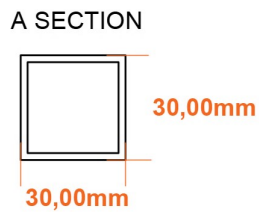

Reinbach 800 x 600mm. Technical Drawing

scale: 1/2