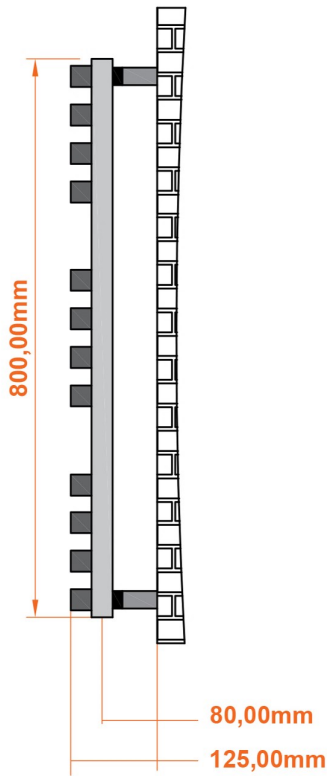

Reinbach 800 x 600mm. Technical Drawing

scale: 1/2