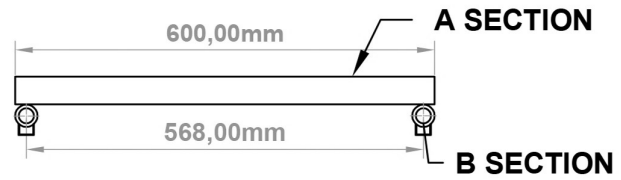

Rowsham Towel Rail 1800 x 600mm.

Technical Drawing

A SECTION

B SECTION

Eastbrook 
 Eastbrook Road, Gloucester GL4 3DB
 Technical Helpline : 01452 317890
 Mon - Fri / 8am - 5pm
 Email : technical@eastbrookco.com