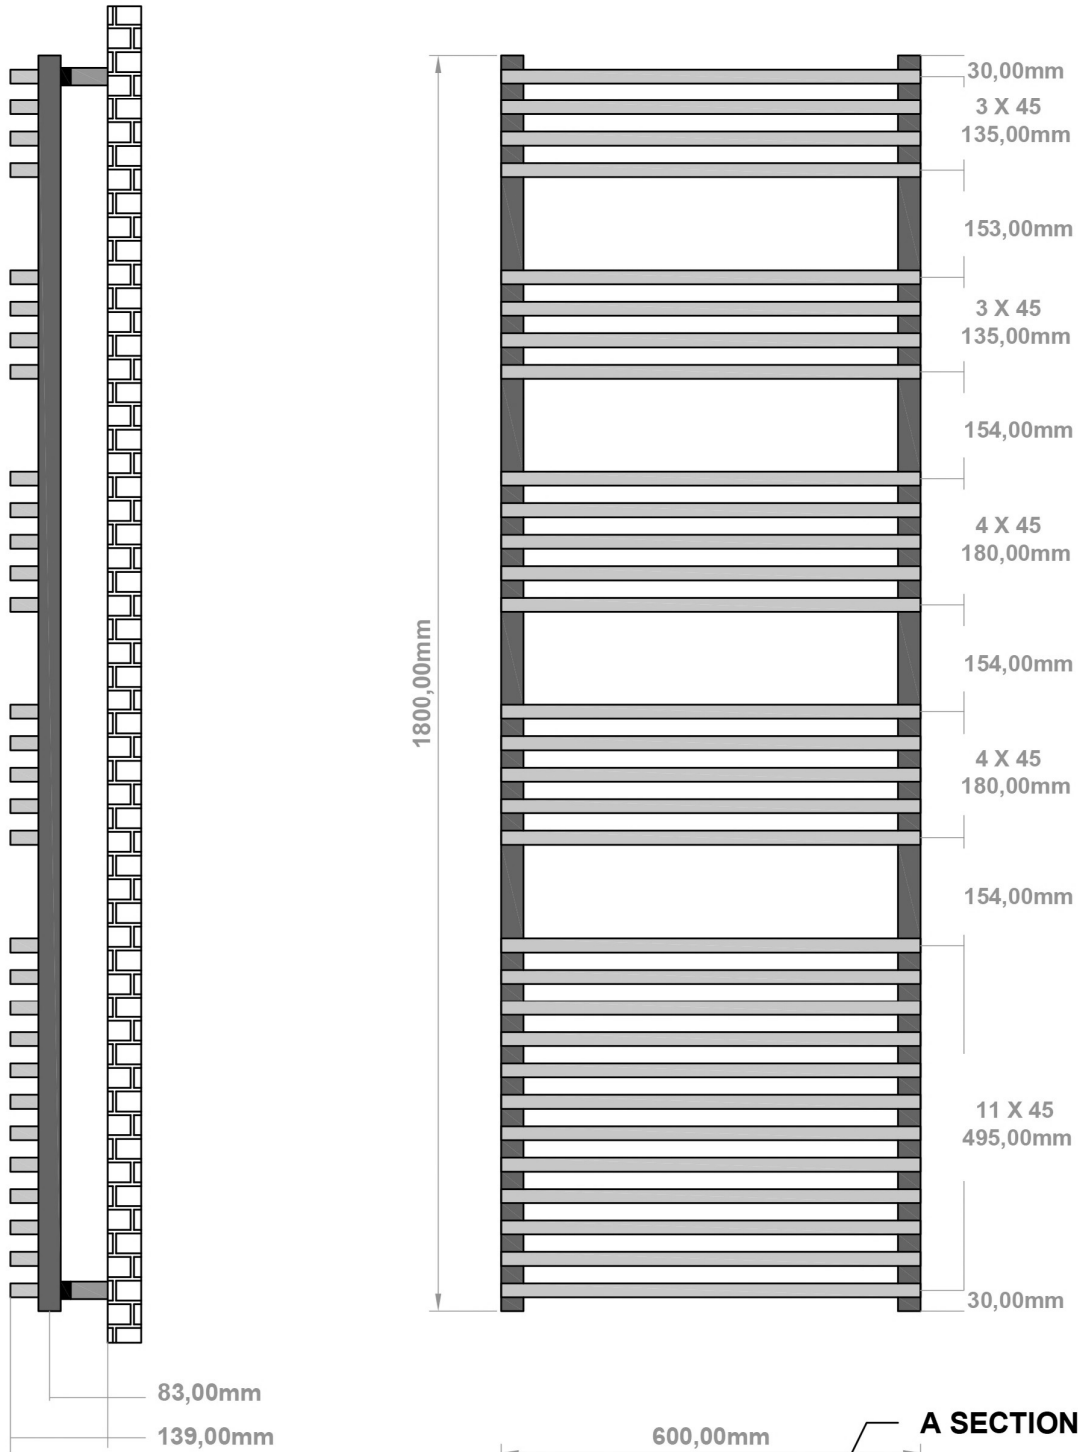

Rowsham Towel Rail 1800 x 600mm.

Technical Drawing

A SECTION

B SECTION

Eastbrook 
 Eastbrook Road, Gloucester GL4 3DB
 Technical Helpline : 01452 317890
 Mon - Fri / 8am - 5pm
 Email : technical@eastbrookco.com