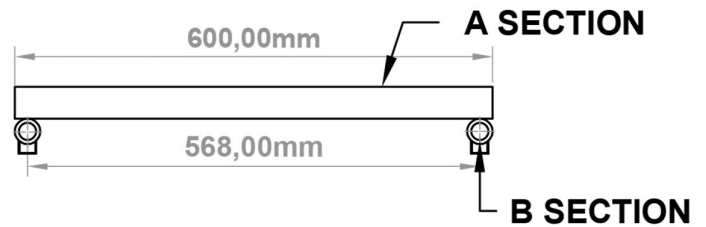

Rowsham Towel Rail 1200 x 600mm.

Technical Drawing

A SECTION

B SECTION