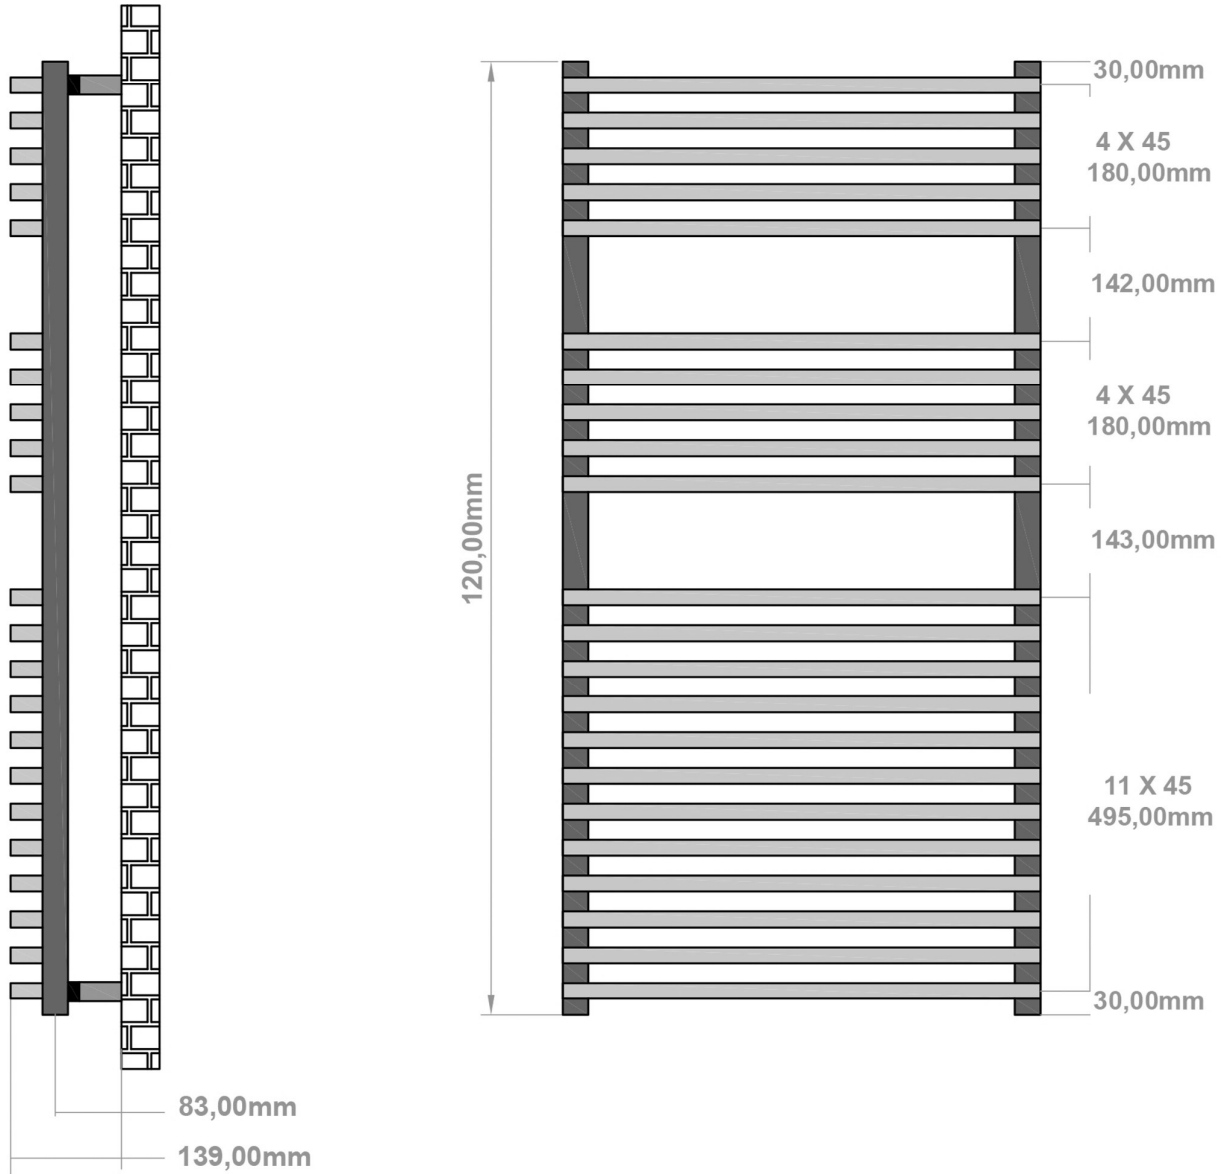

Rowsham Towel Rail 1200 x 600mm.

Technical Drawing

A SECTION

B SECTION