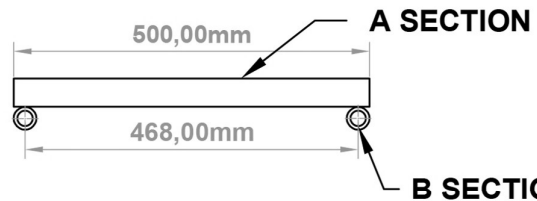

Rowsham Towel Rail 1800 x 500mm.

Technical Drawing

83,00mm
139,00mm

A SECTION

B SECTION

Eastbrook 
 Eastbrook Road, Gloucester GL4 3DB
 Technical Helpline : 01452 317890
 Mon - Fri / 8am - 5pm
 Email : technical@eastbrookco.com