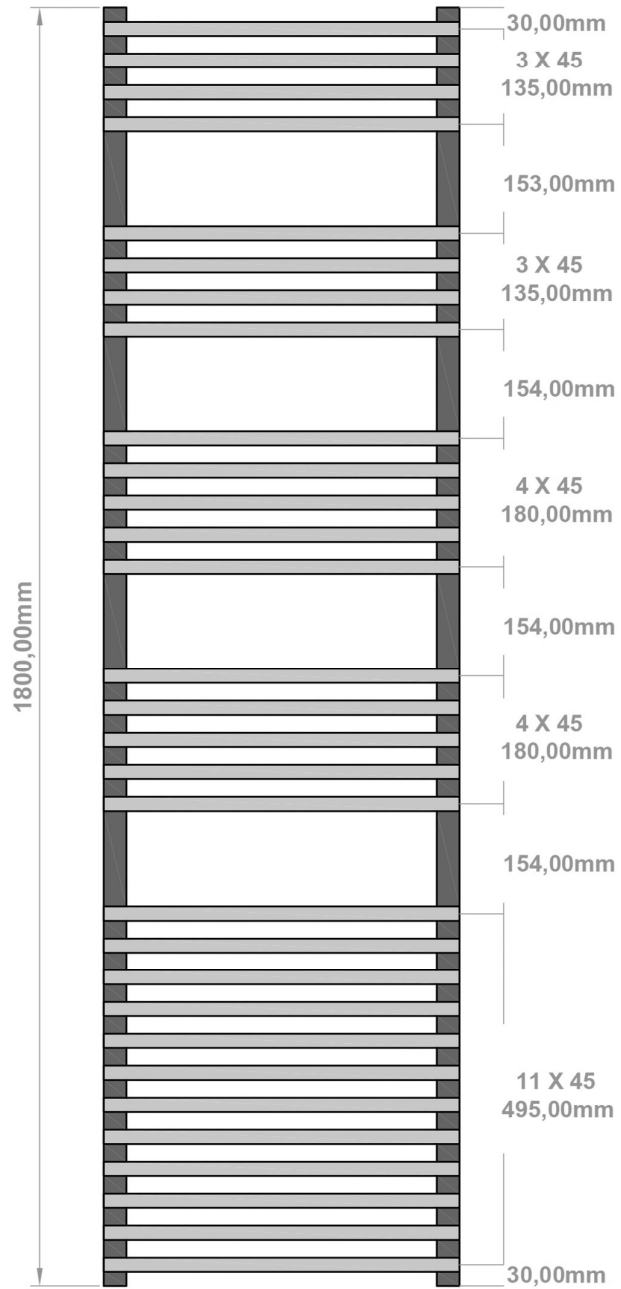

Rowsham Towel Rail 1800 x 500mm.

Technical Drawing

83,00mm
139,00mm

A SECTION

B SECTION

Eastbrook 
 Eastbrook Road, Gloucester GL4 3DB
 Technical Helpline : 01452 317890
 Mon - Fri / 8am - 5pm
 Email : technical@eastbrookco.com