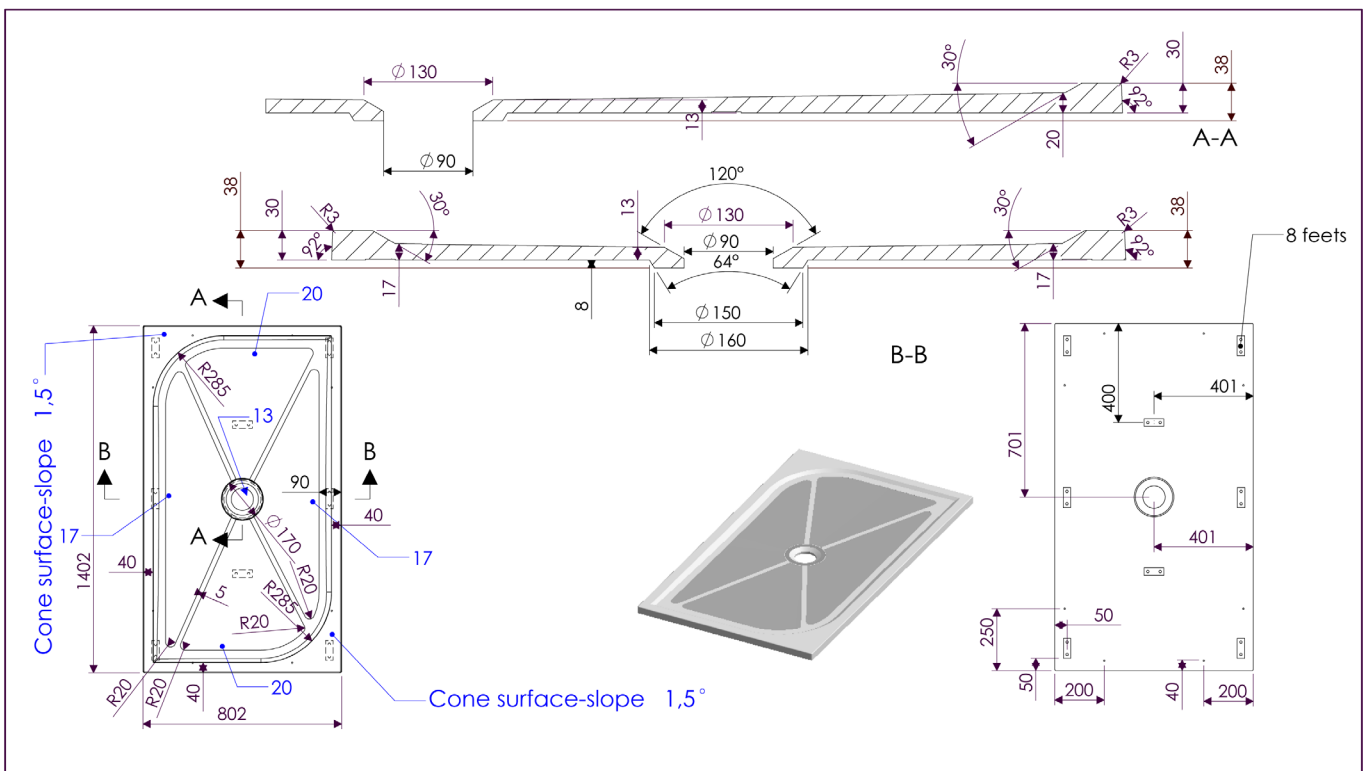

DATASHEET

Image

General Information

Product:	51.065
Description:	Vanguard 25 Tray 1400 x 800 Rectangular
Website Link:	(Click Here)
Product Type:	Rectangular Shower Tray
Brand:	Eastbrook Company
Colour:	White
Material:	Cast Marble
Height (mm):	38mm
Width (mm):	800mm
Length (mm):	1400mm
Net Weight (kg):	45.2kg
Product Range:	Vanguard

Product Specifications

Warranty:	2 Year(s)
Waste Included:	No
Tray Plan:	E

Drawing

Tolerance length	+3/-0 mm				
Tolerance length granite	+1,5/-1,5 mm				
Tolerance plane bending	+3/-3 mm				
					Form: 6011611430 Draft: Revision: Rev: Drawing: 1:11
			Eastbrook Road, Gloucester GL4 3DB Technical Helpline: 01452 317890 email: technical@eastbrookco.com		