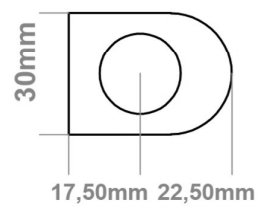

Wingrave Straight Towel Rail 1400 x 300mm.

Technical Drawing

A SECTION

B SECTION

Eastbrook 

Eastbrook Road, Gloucester GL4 3DB
 Technical Helpline : 01452 317890
 Mon - Fri / 8am - 5pm
 Email : technical@eastbrookco.com