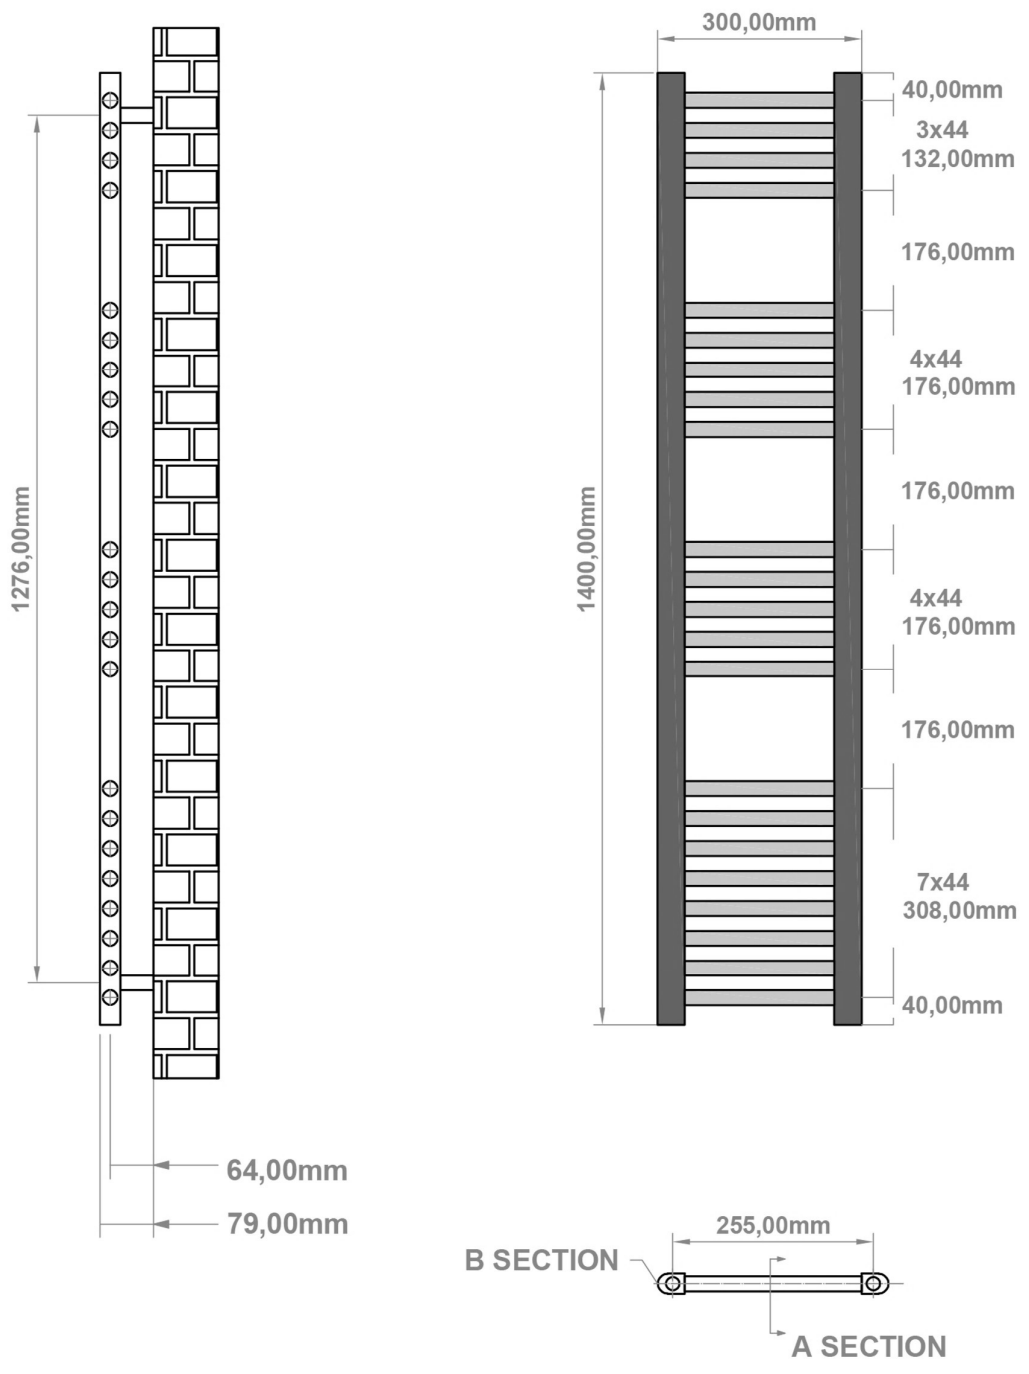

Wingrave Straight Towel Rail 1400 x 300mm.

Technical Drawing

A SECTION

B SECTION

Eastbrook 

Eastbrook Road, Gloucester GL4 3DB
 Technical Helpline : 01452 317890
 Mon - Fri / 8am - 5pm
 Email : technical@eastbrookco.com