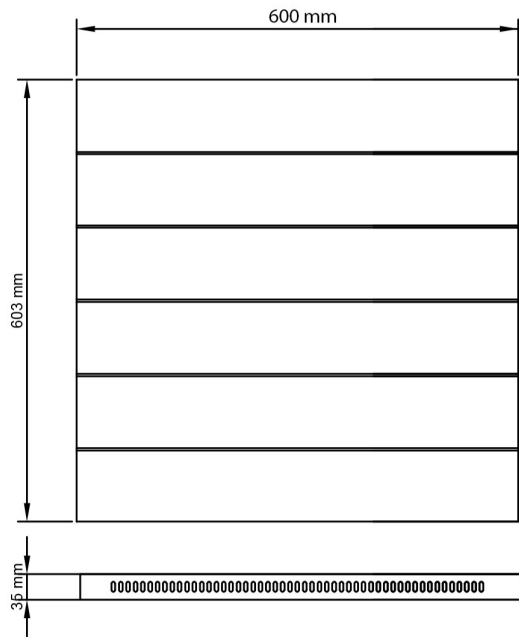

Berkeley Horizontal Aluminium Radiator 603 x 600mm.

Technical Drawing

Eastbrook
Eastbrook Road, Gloucester GL4 3DB
Technical Helpline : 01452 317890
Mon - Fri / 8am - 5pm
Email : technical@eastbrookco.com