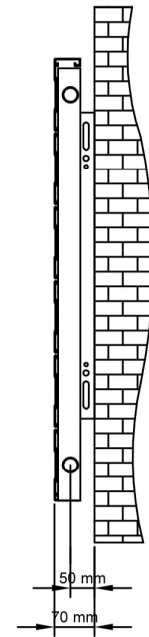

Berkeley Horizontal Aluminium Radiator 603 x 600mm.

Technical Drawing

Eastbrook
Eastbrook Road, Gloucester GL4 3DB
Technical Helpline : 01452 317890
Mon - Fri / 8am - 5pm
Email : technical@eastbrookco.com