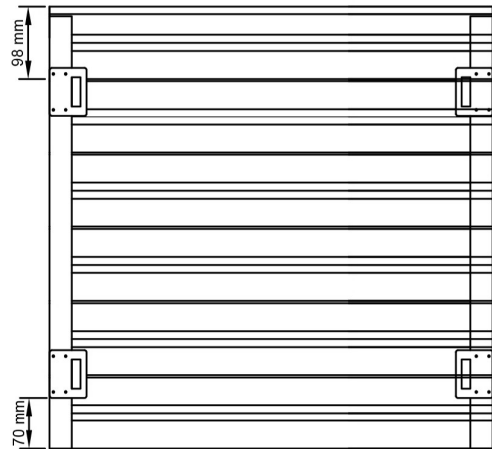

Berkeley Horizontal Aluminium Radiator 603 x 600mm.

Technical Drawing

Eastbrook
Eastbrook Road, Gloucester GL4 3DB
Technical Helpline : 01452 317890
Mon - Fri / 8am - 5pm
Email : technical@eastbrookco.com