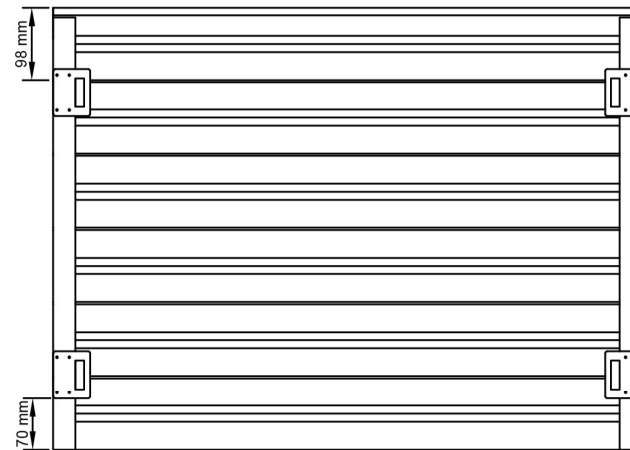

Berkeley Horizontal Aluminium Radiator 603 x 800mm.

Technical Drawing

Eastbrook 
Eastbrook Road, Gloucester GL4 3DB
Technical Helpline : 01452 317890
Mon - Fri / 8am - 5pm
Email : technical@eastbrookco.com