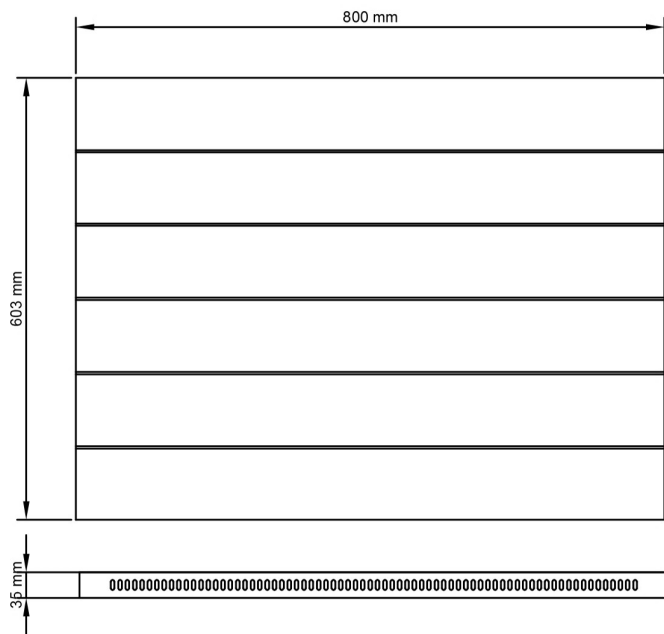

Berkeley Horizontal Aluminium Radiator 603 x 800mm.

Technical Drawing

Eastbrook 
Eastbrook Road, Gloucester GL4 3DB
Technical Helpline : 01452 317890
Mon - Fri / 8am - 5pm
Email : technical@eastbrookco.com