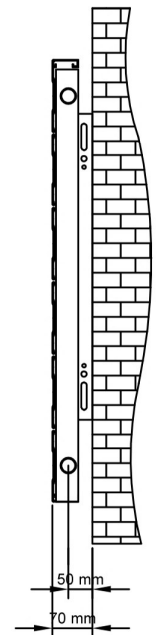

Berkeley Horizontal Aluminium Radiator 603 x 800mm.

Technical Drawing

Eastbrook 
Eastbrook Road, Gloucester GL4 3DB
Technical Helpline : 01452 317890
Mon - Fri / 8am - 5pm
Email : technical@eastbrookco.com