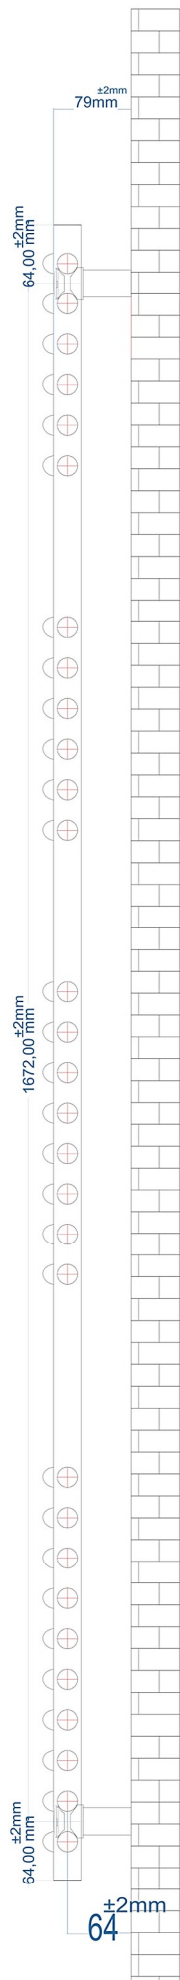

# Wingrave Curved 1800mm. Height

**Eastbrook** 

Eastbrook Road, Gloucester GL4 3DB

Technical Helpline : 01452 317890

Mon - Fri / 8am - 5pm

Email : [technical@eastbrookco.com](mailto:technical@eastbrookco.com)