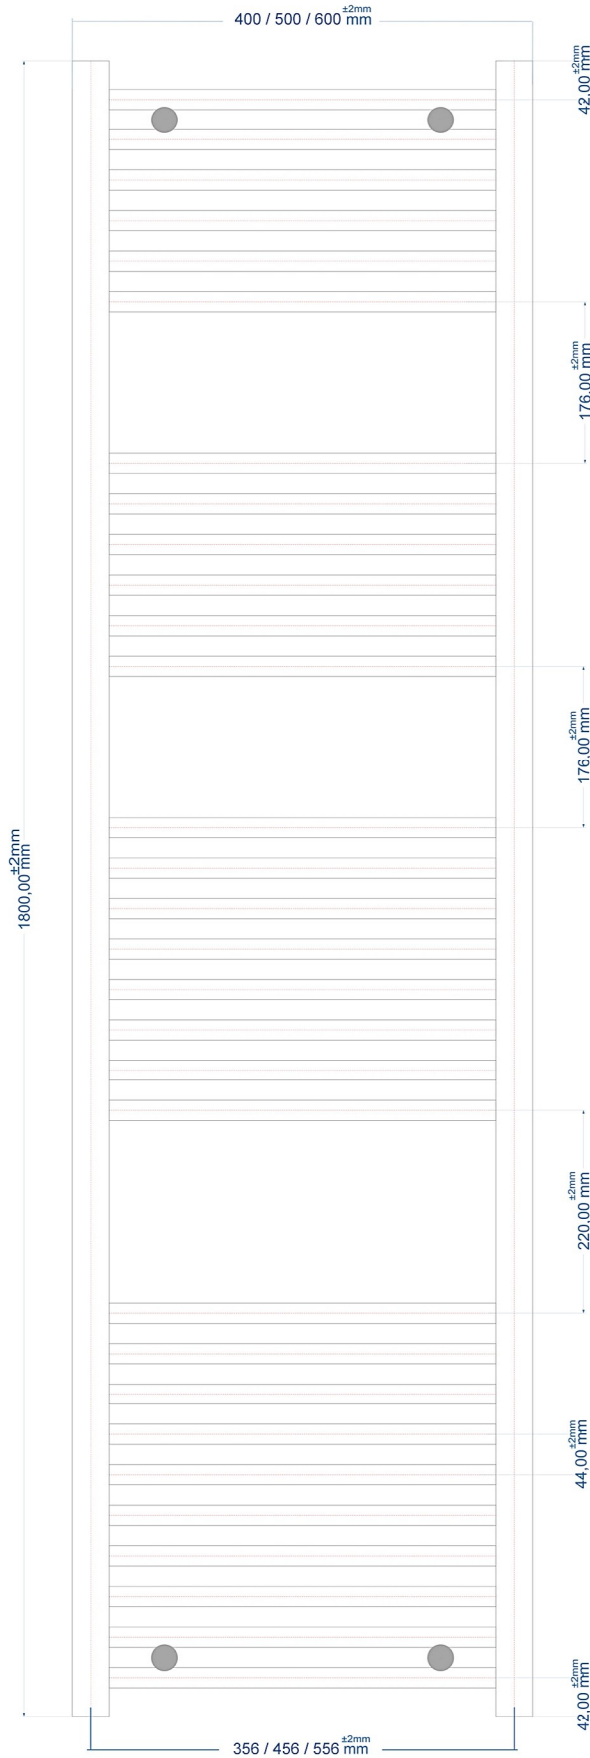

# Wingrave Curved 1800mm. Height

**Eastbrook** 

Eastbrook Road, Gloucester GL4 3DB

Technical Helpline : 01452 317890

Mon - Fri / 8am - 5pm

Email : [technical@eastbrookco.com](mailto:technical@eastbrookco.com)