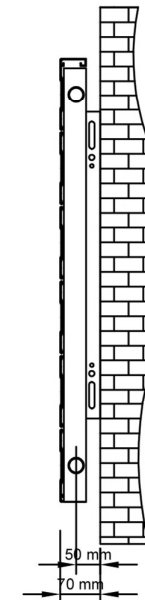

Berkeley Horizontal Aluminium Radiator 603 x 1200mm.

Technical Drawing

Eastbrook 
Eastbrook Road, Gloucester GL4 3DB
Technical Helpline : 01452 317890
Mon - Fri / 8am - 5pm
Email : technical@eastbrookco.com