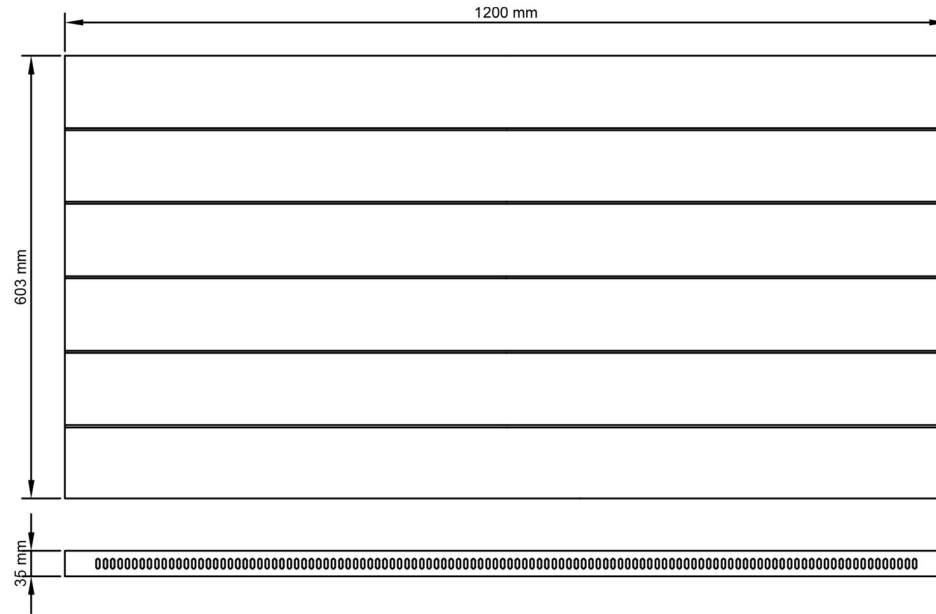

Berkeley Horizontal Aluminium Radiator 603 x 1200mm.

Technical Drawing

Eastbrook 
Eastbrook Road, Gloucester GL4 3DB
Technical Helpline : 01452 317890
Mon - Fri / 8am - 5pm
Email : technical@eastbrookco.com