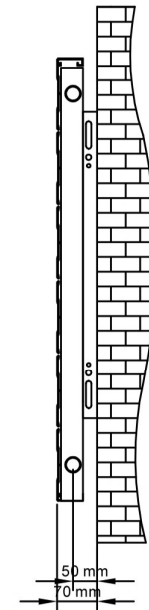

Berkeley Horizontal Aluminium Radiator 603 x 2000mm.

Technical Drawing

Eastbrook
Eastbrook Road, Gloucester GL4 3DB
Technical Helpline : 01452 317890
Mon - Fri / 8am - 5pm
Email : technical@eastbrookco.com