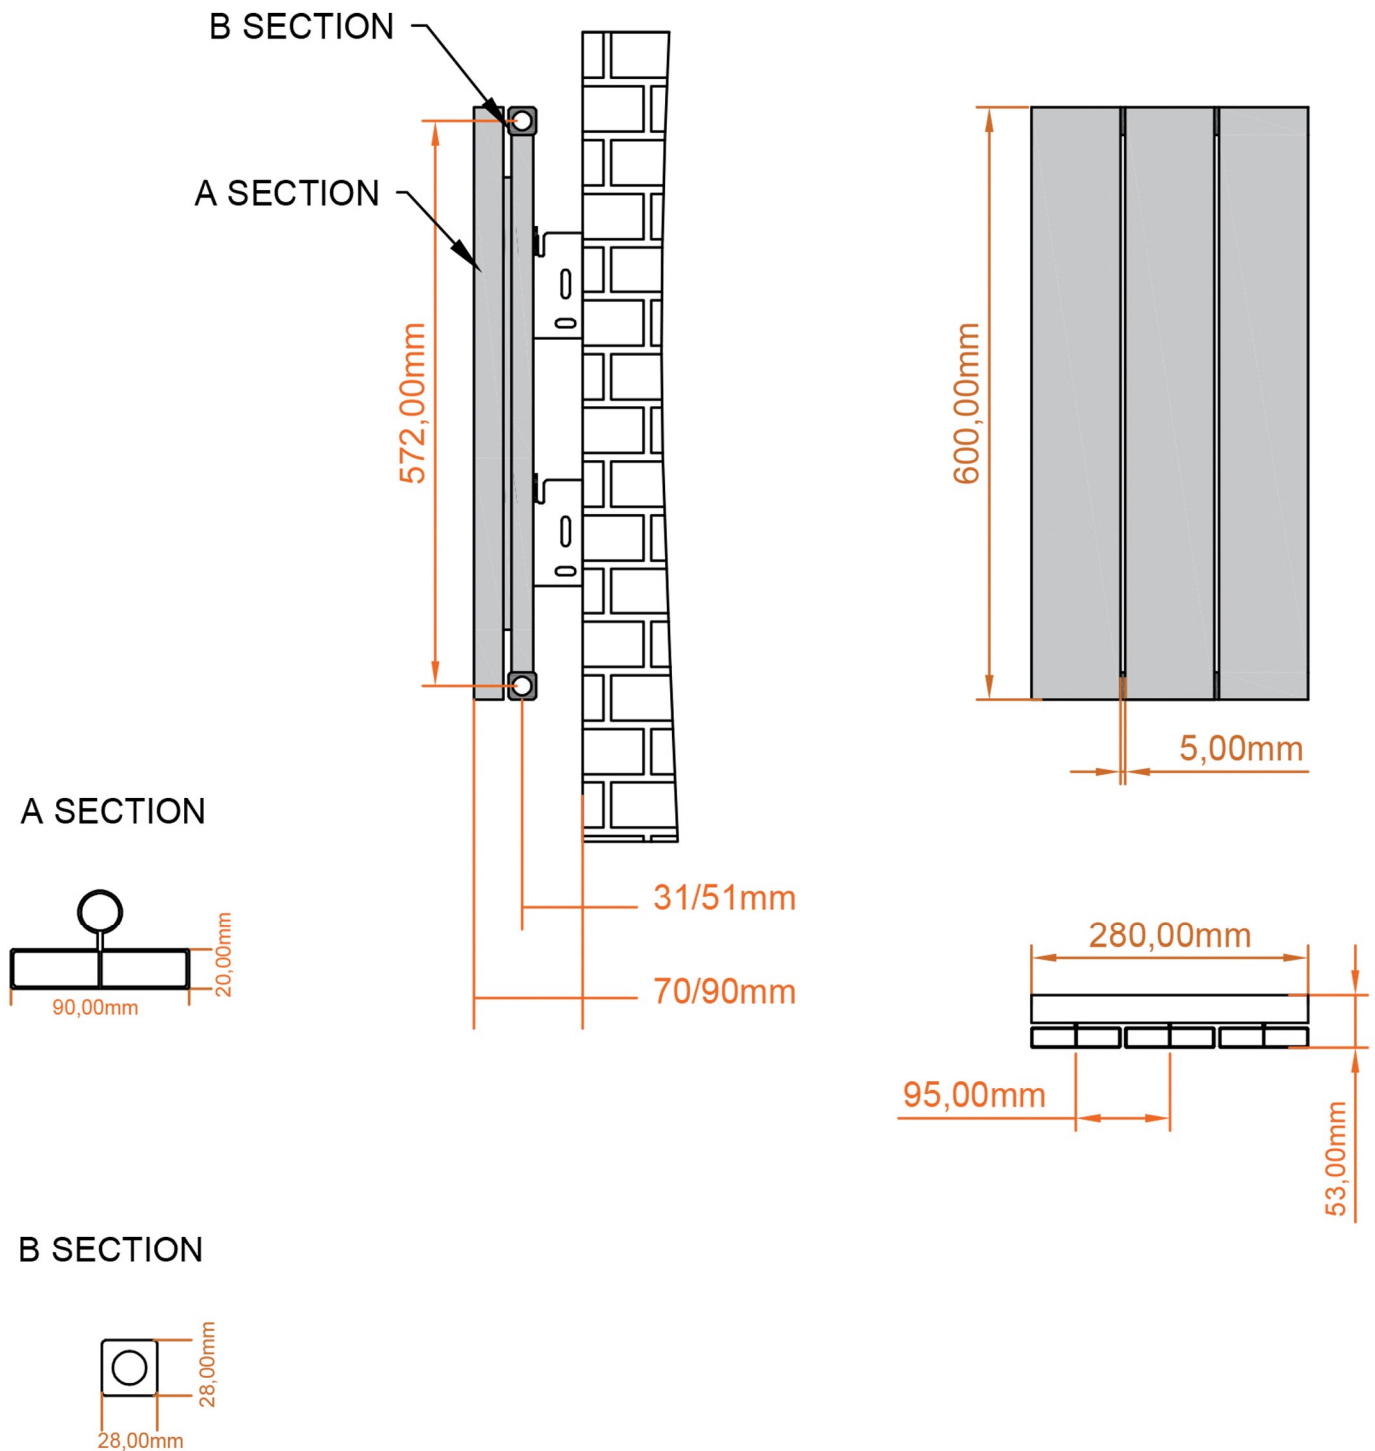

Charlton Vertical Aluminium Radiator 600 x 280mm.

Technical Drawing

scale: 1/5