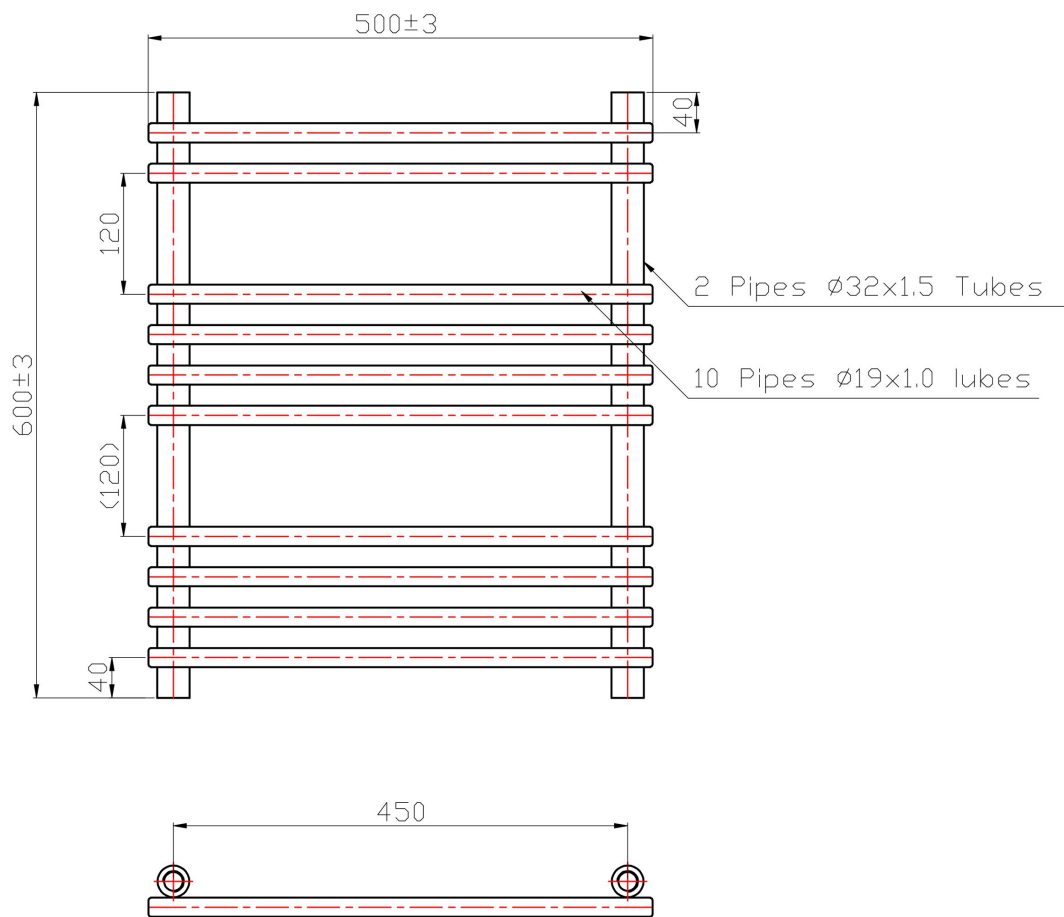

DATASHEET

Image

General Information

Product:	41.0175
Description:	Tube on Tube 600x500
Website Link:	(Click Here)
Product Type:	Towel Rail
Brand:	Eastbrook Company
Colour:	Gloss White
Material:	Mild Steel
Height (mm):	600mm
Width (mm):	500mm
Net Weight (kg):	3.26kg
Product Range:	Biava Tube on Tube

Product Specifications

Warranty:	5 Year(s)
Supplied with fixings:	Yes
BTU $\Delta T50^{\circ}\text{C}$:	725
BTU $\Delta T60^{\circ}\text{C}$:	928
Watts $\Delta T50^{\circ}\text{C}$:	213
Watts $\Delta T60^{\circ}\text{C}$:	272

Drawing

Biava Tube on Tube Towel Rail 600 x 500mm. Technical Drawing

Eastbrook 
Eastbrook Road, Gloucester GL4 3DB
Technical Helpline : 01452 317890
Mon - Fri / 8am - 5pm
Email : technical@eastbrookco.com