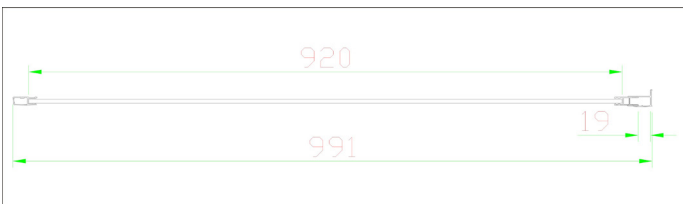

DATASHEET

Image

Drawing

General Information

Product:	58.495
Description:	Volente 1000 side panel
Product Type:	Side Panel
Brand:	Eastbrook Company
Colour:	Matt Black
Material:	Tempered Glass
Height (mm):	1850mm
Width (mm):	1000mm
Length (mm):	43mm
Net Weight (kg) (kg):	29kg
Product Range:	Volente

Product Specifications

Warranty:	10 Year(s)
Easy Clean glass:	Yes
Finish:	Matt
Frameless:	No
Glass Thickness (mm):	6mm
Glass type:	Clear Glass
Waste Included:	No
Adjustment (mm):	972-990mm