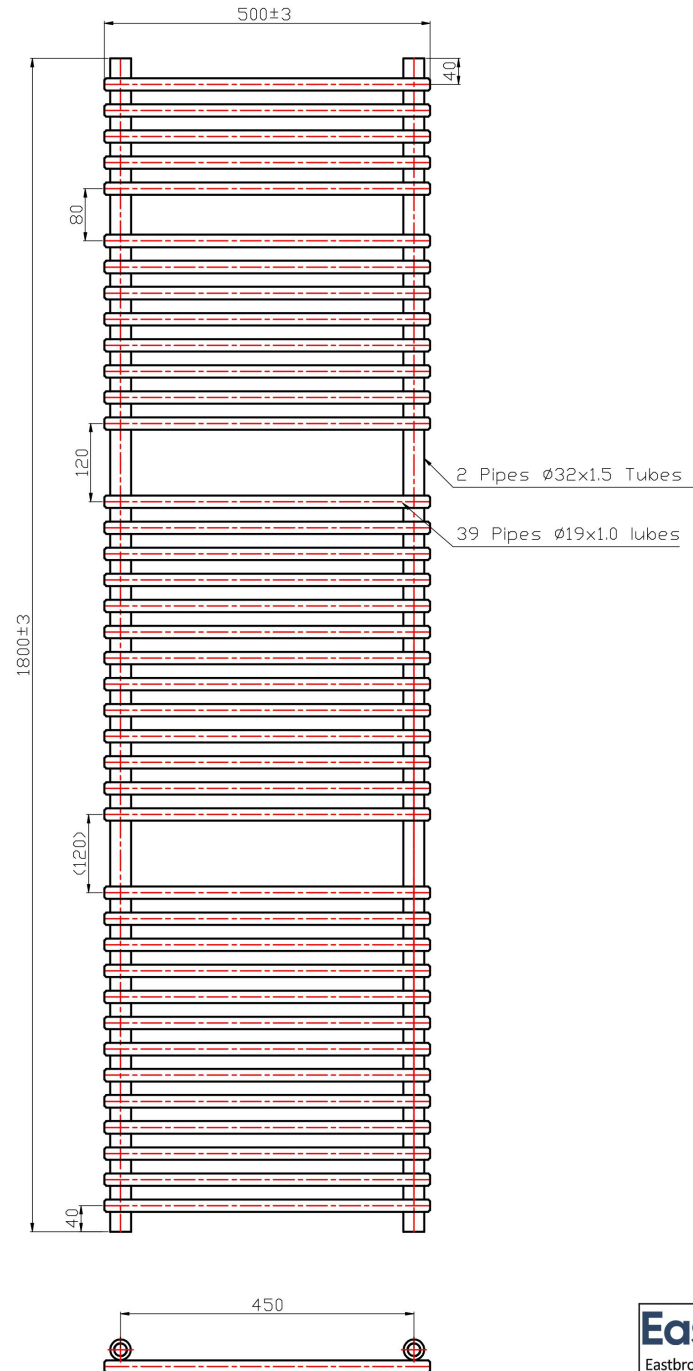

DATASHEET

Image

General Information

Product:	41.0168
Description:	Tube on Tube 1800x500
Website Link:	(Click Here)
Product Type:	Towel Rail
Brand:	Eastbrook Company
Colour:	Chrome
Material:	Mild Steel
Height (mm):	1800mm
Width (mm):	500mm
Net Weight (kg):	11.7kg
Product Range:	Biava Tube on Tube

Product Specifications

Warranty:	5 Year(s)
Supplied with fixings:	Yes
BTU $\Delta T50^{\circ}\text{C}$:	2074
BTU $\Delta T60^{\circ}\text{C}$:	2582
Watts $\Delta T50^{\circ}\text{C}$:	608
Watts $\Delta T60^{\circ}\text{C}$:	757

Drawing

Biava Tube on Tube Towel Rail 1800 x 500mm. Technical Drawing

Eastbrook 
Eastbrook Road, Gloucester GL4 3DB
Technical Helpline : 01452 317890
Mon - Fri / 8am - 5pm
Email : technical@eastbrookco.com