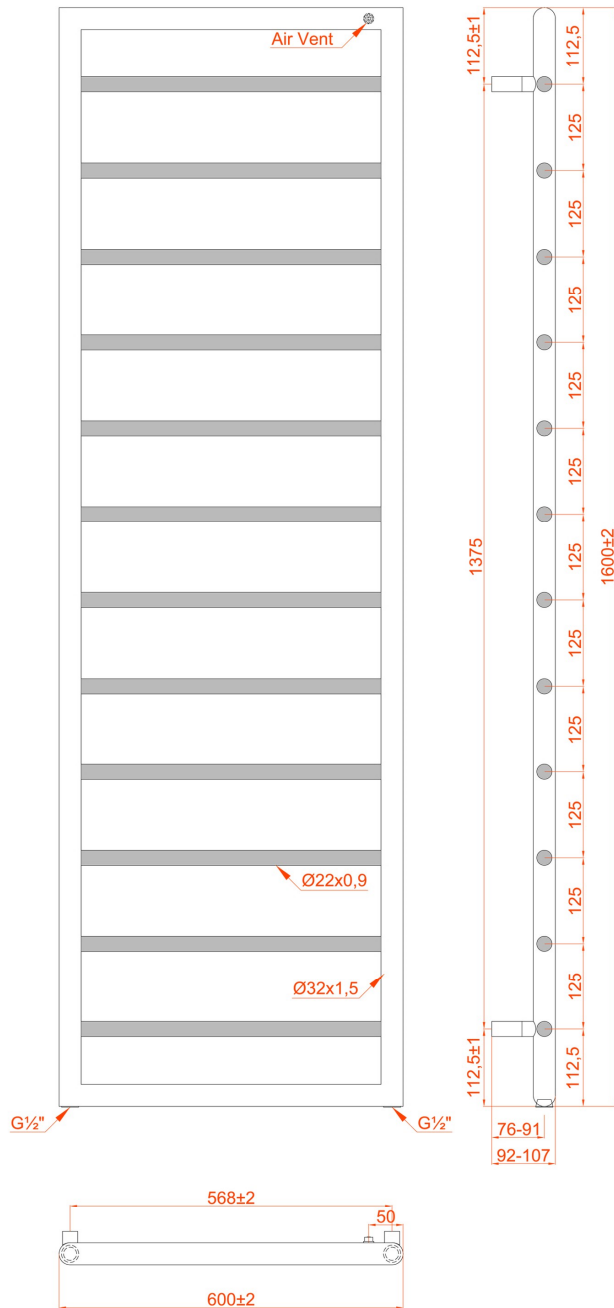

DATASHEET

Image

General Information

Product:	61.0031
Description:	Kenilworth 1600 x 600mm. Towel Rail
Website Link:	(Click Here)
Product Type:	Towel Rail
Brand:	Eastbrook Company
Colour:	Matt Anthracite
Material:	Mild Steel
Height (mm):	1600mm
Width (mm):	600mm
Net Weight (kg):	8.23kg
Product Range:	Kenilworth

Product Specifications

Warranty:	5 Year(s)
Supplied with fixings:	Yes
Orientation:	Vertical
BTU $\Delta T50^{\circ}\text{C}$:	1890
BTU $\Delta T60^{\circ}\text{C}$:	2384
Watts $\Delta T50^{\circ}\text{C}$:	554
Watts $\Delta T60^{\circ}\text{C}$:	699

Drawing

Kenilworth 1600 x 600mm. Technical Drawing

* Element can only be fitted on the right hand side.

Eastbrook 
Eastbrook Road, Gloucester GL4 3DB
Technical Helpline : 01452 317890
Mon - Fri / 8am - 5pm
Email : technical@eastbrookco.com