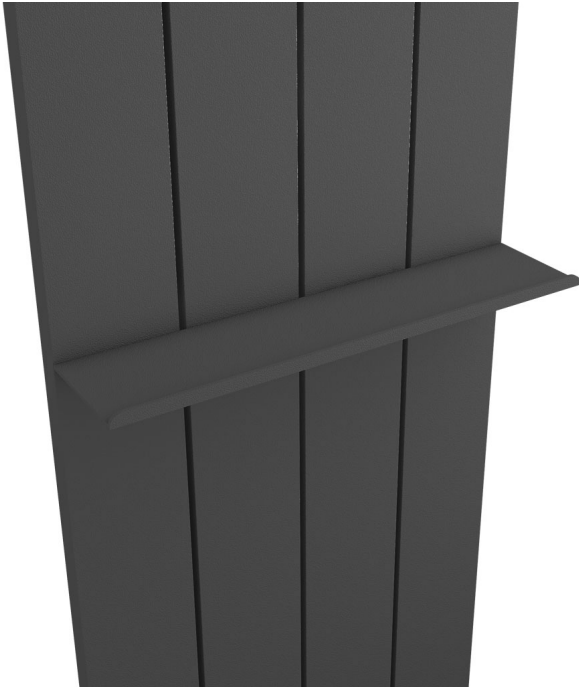

DATASHEET

Image

General Information

Product:	89.0463
Description:	Flat Towel Shelf 375mm Charlton/ Rosano
Website Link:	(Click Here)
Product Type:	Clearance Towel Shelf
Brand:	Eastbrook Company
Colour:	Matt Anthracite
Material:	Mild Steel
Width (mm):	375mm
Net Weight (kg):	0.5kg
Product Range:	Universal

Product Specifications

Warranty:	1 Year(s)
-----------	-----------

Drawing

Flat Towel Shelf Rosano / Charlton 280 / 375 / 470mm. Technical Drawing

Eastbrook 
Eastbrook Road, Gloucester GL4 3DB
Technical Helpline : 01452 317890
Mon - Fri / 8am - 5pm
Email : technical@eastbrookco.com