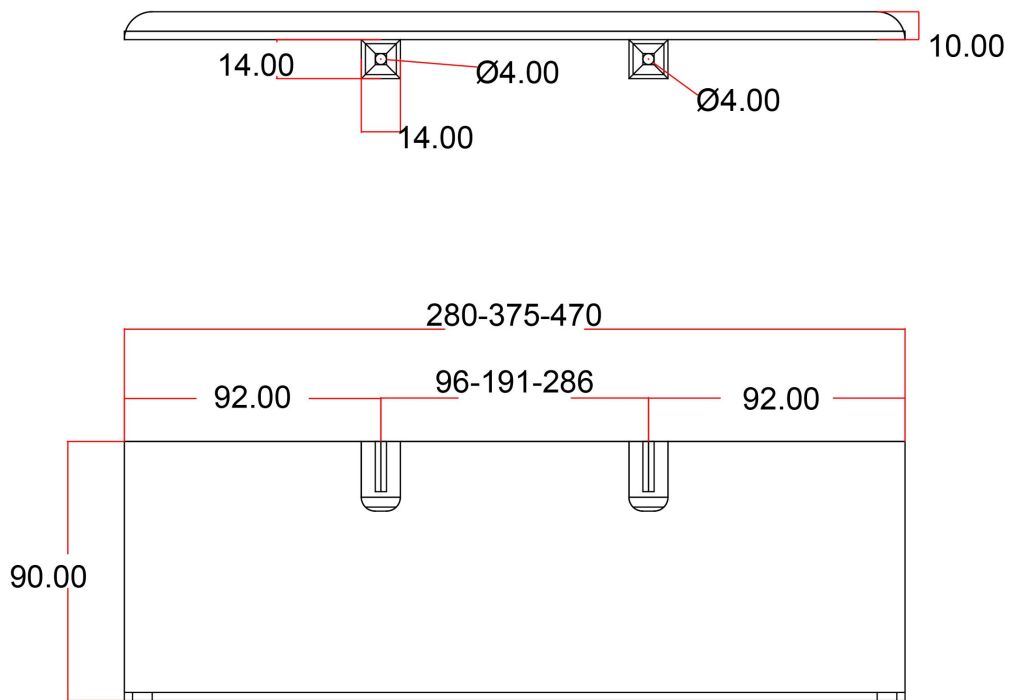

DATASHEET

Image

General Information

Product:	89.0463
Description:	Flat Towel Shelf 375mm Charlton/ Rosano
Website Link:	(Click Here)
Product Type:	Clearance Towel Shelf
Brand:	Eastbrook Company
Colour:	Matt Anthracite
Material:	Mild Steel
Width (mm):	375mm
Net Weight (kg):	0.5kg
Product Range:	Universal

Product Specifications

Warranty:	1 Year(s)
-----------	-----------

Drawing

Flat Towel Shelf Rosano / Charlton 280 / 375 / 470mm. Technical Drawing

Eastbrook 
Eastbrook Road, Gloucester GL4 3DB
Technical Helpline : 01452 317890
Mon - Fri / 8am - 5pm
Email : technical@eastbrookco.com