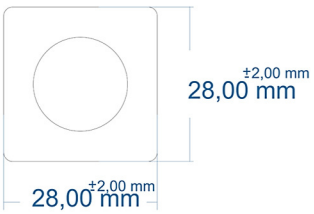

B SECTION

TOWEL HANGER HOLES ARE AT THE BACK OF THE RADIATOR

Eastbrook Road, Gloucester GL4 3DB
 Technical Helpline : 01452 317890
 Mon - Fri / 8am - 5pm
 Email : technical@eastbrookco.com