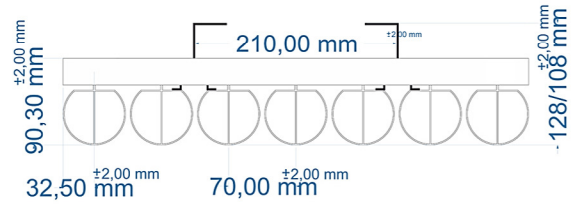

B SECTION

TOWEL HANGER HOLES ARE AT THE BACK OF THE RADIATOR

Eastbrook Road, Gloucester GL4 3DB
 Technical Helpline : 01452 317890
 Mon - Fri / 8am - 5pm
 Email : technical@eastbrookco.com