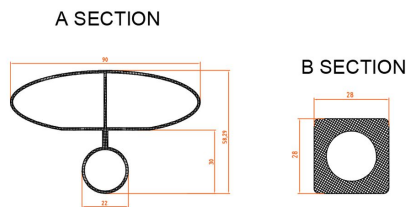

DATASHEET

Image

General Information

Product:	89.0936
Description:	Malmesbury 1200 x 280 Aluminium Radiator
Website Link:	(Click Here)
Product Type:	Radiator
Brand:	Eastbrook Company
Colour:	Matt White
Material:	Aluminium
Height (mm):	1200mm
Width (mm):	280mm
Net Weight (kg):	4.4kg
Product Range:	Malmesbury

Drawing

Malmesbury Vertical Aluminium Radiator 1200 x 280mm. Technical Drawing

scale: 1/5

Eastbrook 
Eastbrook Road, Gloucester GL4 3DB
Technical Helpline : 01452 317890
Mon - Fri / 8am - 5pm
Email : technical@eastbrookco.com