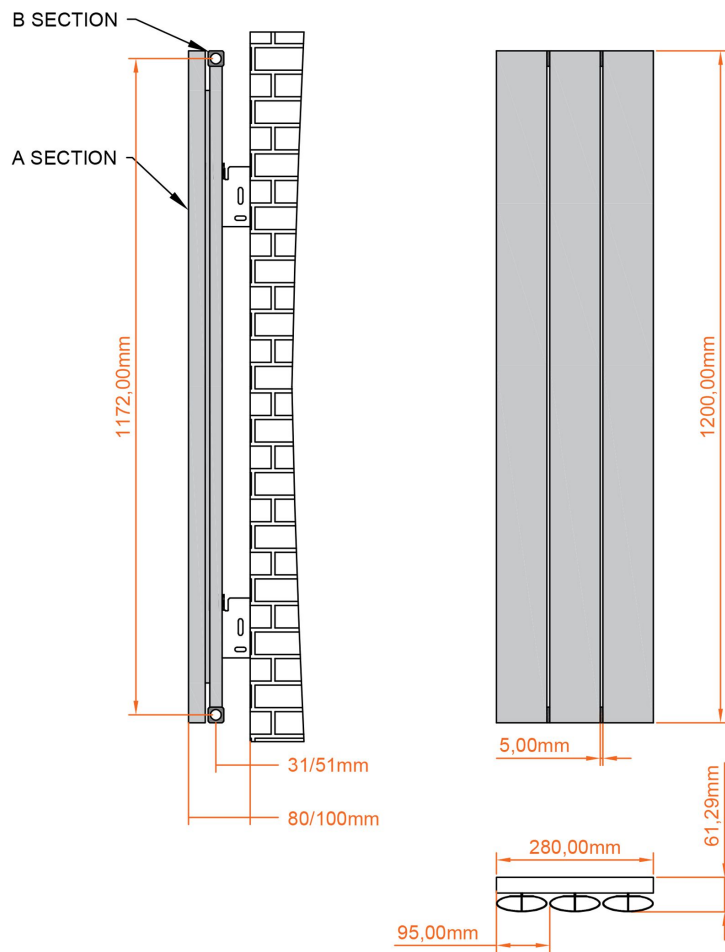

DATASHEET

Image

General Information

Product:	89.0936
Description:	Malmesbury 1200 x 280 Aluminium Radiator
Website Link:	(Click Here)
Product Type:	Radiator
Brand:	Eastbrook Company
Colour:	Matt White
Material:	Aluminium
Height (mm):	1200mm
Width (mm):	280mm
Net Weight (kg):	4.4kg
Product Range:	Malmesbury

Product Specifications

Warranty:	5 Year(s)
Supplied with fixings:	Yes
Orientation:	Vertical
BTU $\Delta T50^{\circ}\text{C}$:	1477
BTU $\Delta T60^{\circ}\text{C}$:	1891
Watts $\Delta T50^{\circ}\text{C}$:	433
Watts $\Delta T60^{\circ}\text{C}$:	554

Drawing

Malmesbury Vertical Aluminium Radiator 1200 x 280mm. Technical Drawing

scale: 1/5

Eastbrook 
Eastbrook Road, Gloucester GL4 3DB
Technical Helpline : 01452 317890
Mon - Fri / 8am - 5pm
Email : technical@eastbrookco.com