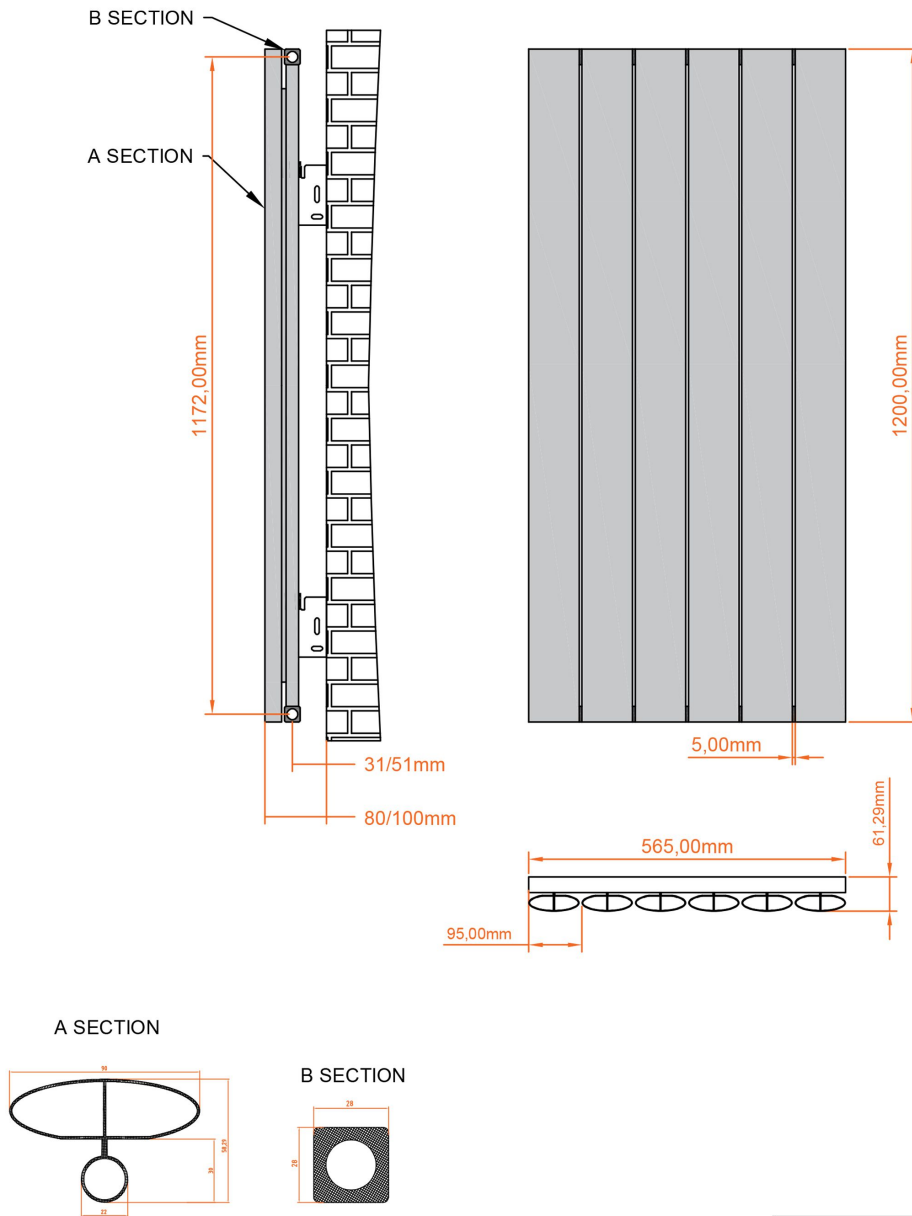

DATASHEET

Image

General Information

Product:	89.0956
Description:	Malmesbury 1200 x 565 Aluminium Radiator
Website Link:	(Click Here)
Product Type:	Radiator
Brand:	Eastbrook Company
Colour:	Matt Cappuccino
Material:	Aluminium
Height (mm):	1200mm
Width (mm):	565mm
Net Weight (kg):	8.3kg
Product Range:	Malmesbury

Product Specifications

Warranty:	5 Year(s)
Supplied with fixings:	Yes
Orientation:	Vertical
BTU $\Delta T50^{\circ}\text{C}$:	2863
BTU $\Delta T60^{\circ}\text{C}$:	3665
Watts $\Delta T50^{\circ}\text{C}$:	839
Watts $\Delta T60^{\circ}\text{C}$:	1074

Drawing

Malmesbury Vertical Aluminium Radiator 1200 x 565mm. Technical Drawing

scale: 1/5

Eastbrook 
Eastbrook Road, Gloucester GL4 3DB
Technical Helpline : 01452 317890
Mon - Fri / 8am - 5pm
Email : technical@eastbrookco.com