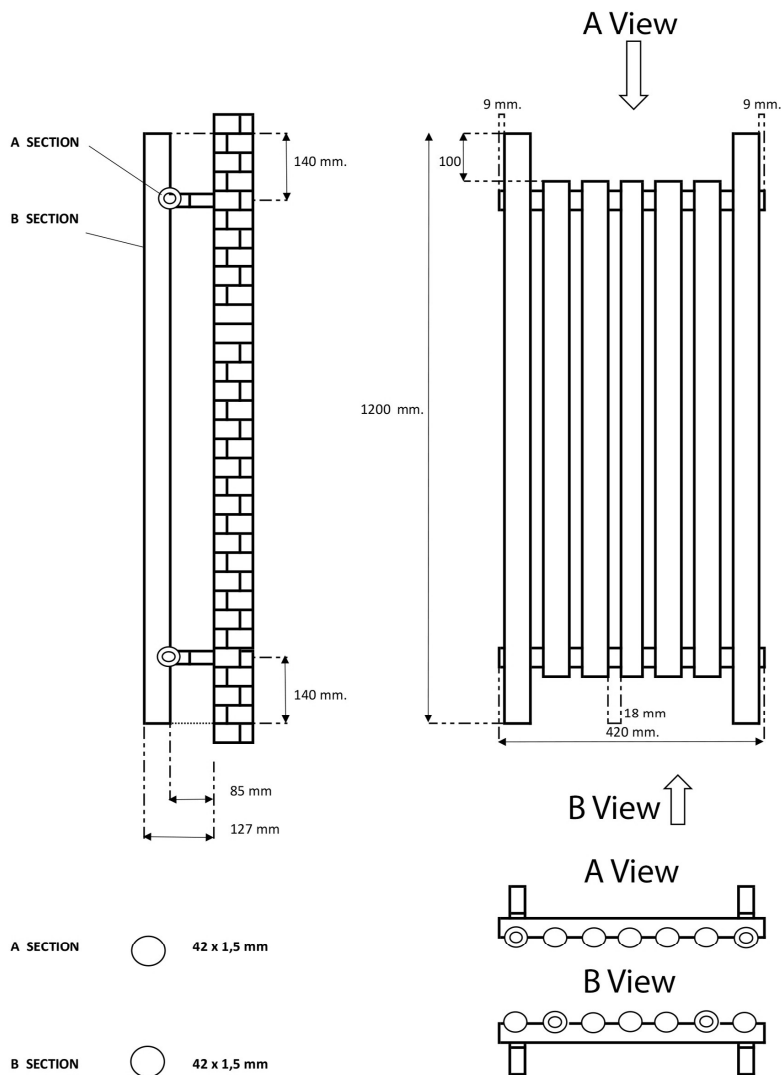

DATASHEET

Image

General Information

Product:	89.1705
Description:	Lambourne 1200 x 420 Radiator
Website Link:	(Click Here)
Product Type:	Clearance Radiator
Brand:	Eastbrook Company
Colour:	Matt Anthracite
Material:	Mild Steel
Height (mm):	1200mm
Width (mm):	420mm
Net Weight (kg):	12.76kg
Product Range:	Lambourne

Product Specifications

Warranty:	5 Year(s)
Supplied with fixings:	Yes
Orientation:	Vertical
BTU $\Delta T50^{\circ}\text{C}$:	1750
BTU $\Delta T60^{\circ}\text{C}$:	2203
Watts $\Delta T50^{\circ}\text{C}$:	513
Watts $\Delta T60^{\circ}\text{C}$:	646

Drawing

Lambourne 1200 x 420mm. Technical Drawing

Eastbrook 
Eastbrook Road, Gloucester GL4 3DB
Technical Helpline : 01452 317890
Mon - Fri / 8am - 5pm
Email : technical@eastbrookco.com