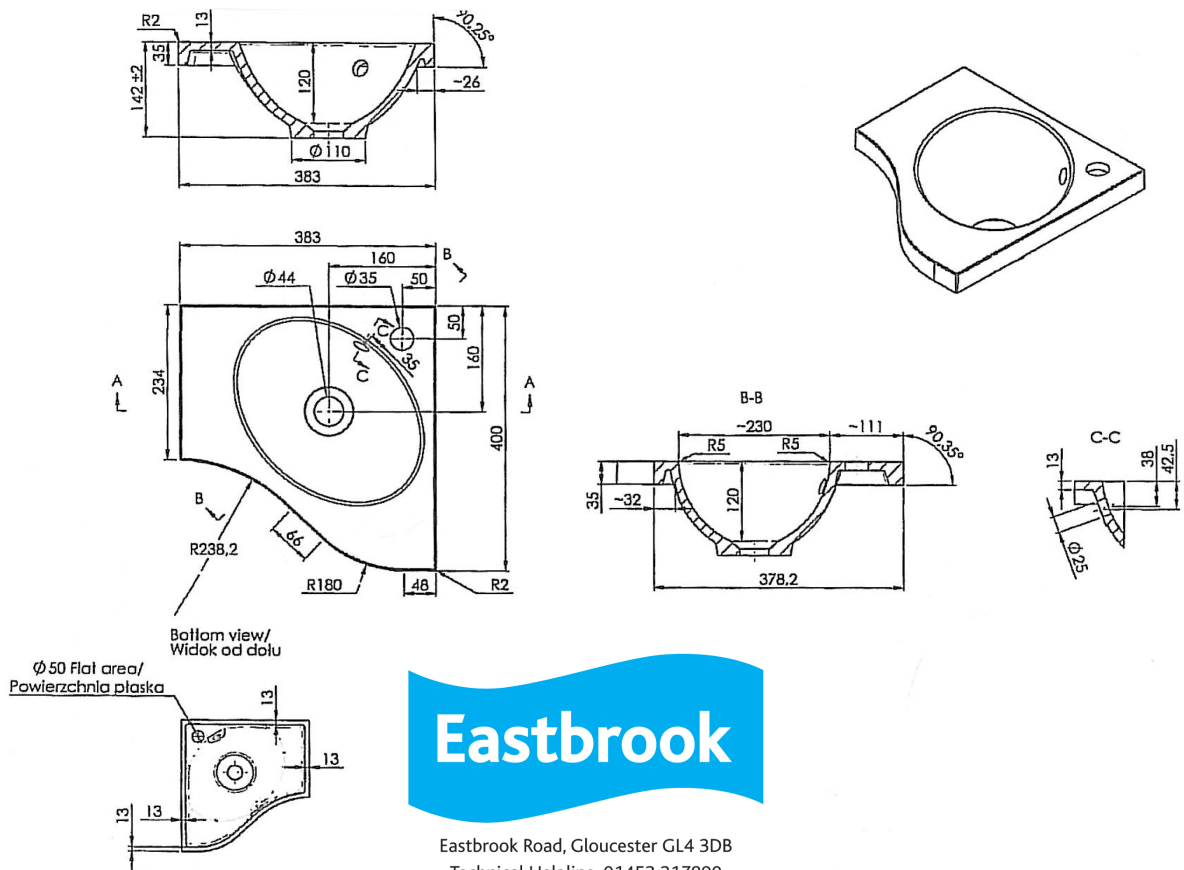

DATASHEET

Image

General Information

Product:	51.017
Description:	Oslo Corner Combi Single Basin top RH
Website Link:	(Click Here)
Product Type:	Corner Combi Long Basin
Brand:	Eastbrook Company
Colour:	White
Material:	Cast Marble
Height (mm):	142mm
Width (mm):	383mm
Length (mm):	400mm
Net Weight (kg):	6.1kg
Product Range:	Oslo

Product Specifications

Warranty:	2 Year(s)
Finish:	Gloss
Supplied with fixings:	No
Overflow present:	Yes
Compatible Tap Types:	Wall or deck mounted
Pre-drilled tap holes:	Yes
Number of Tap holes:	1

Drawing