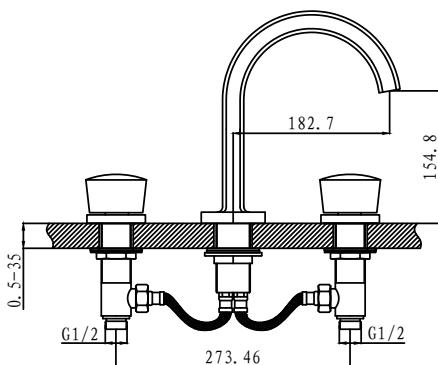

DATASHEET

Image

General Information

Product:	56.2051
Description:	Albermarle bath filler
Website Link:	(Click Here)
Product Type:	Clearance Bath Taps
Brand:	Eastbrook Company
Colour:	Chrome
Height (mm):	250mm
Width (mm):	237mm
Length (mm):	185mm
Net Weight (kg) (kg):	3.38kg
Product Range:	Albermarle

Product Specifications

Warranty:	5 Year(s)
-----------	-----------

Drawing

56.2051