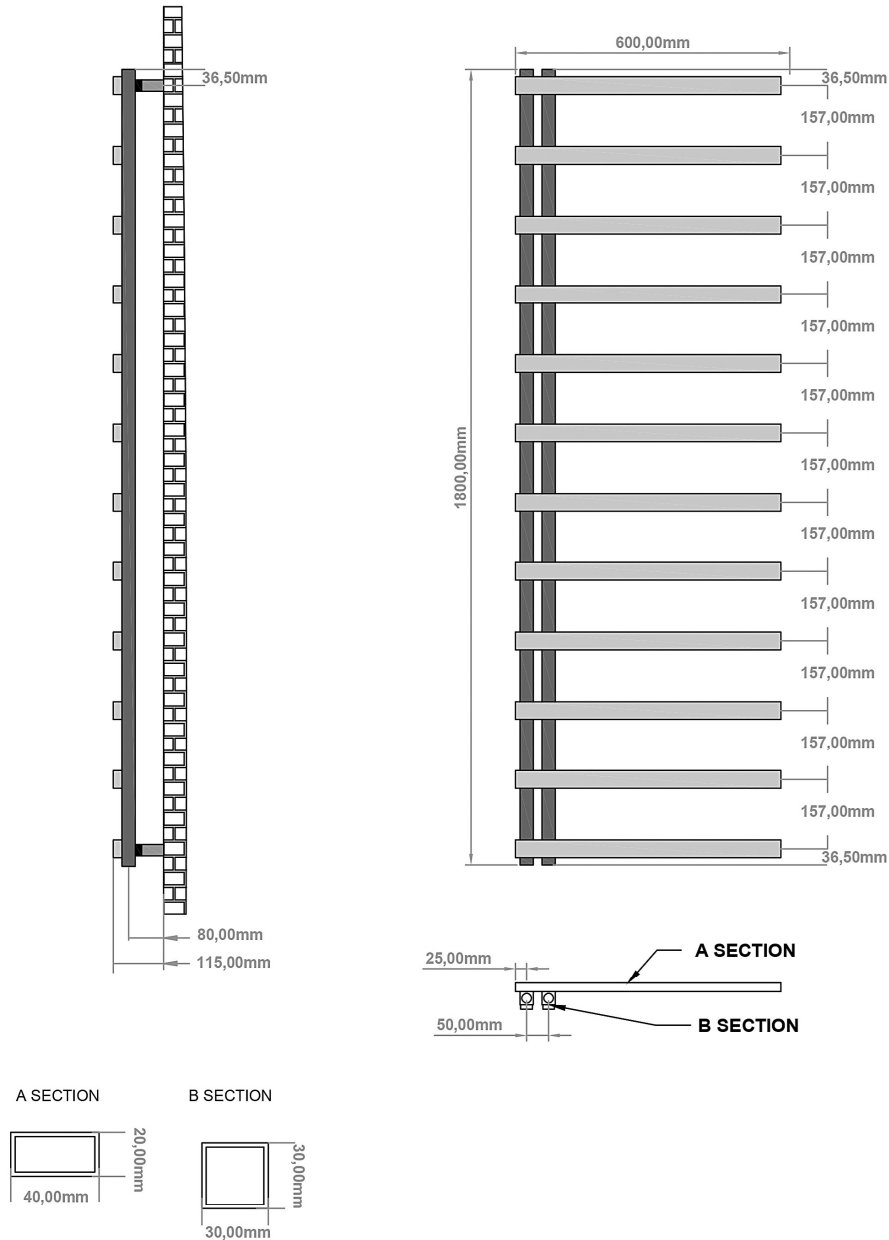

DATASHEET

Image

General Information

Product:	89:1357
Description:	Platani 1800 x 600mm Towel Rail
Website Link:	(Click Here)
Product Type:	Towel Rail
Brand:	Eastbrook Company
Colour:	Chrome
Material:	Mild Steel
Height (mm):	1800mm
Width (mm):	600mm
Net Weight (kg):	11.8kg
Product Range:	Platani

Product Specifications

Warranty:	5 Year(s)
Supplied with fixings:	Yes
BTU $\Delta T50^{\circ}\text{C}$:	1387
BTU $\Delta T60^{\circ}\text{C}$:	1775
Watts $\Delta T50^{\circ}\text{C}$:	407
Watts $\Delta T60^{\circ}\text{C}$:	520

Drawing

Platani 1800 x 600mm. Technical Drawing

Eastbrook 
Eastbrook Road, Gloucester GL4 3DB
Technical Helpline : 01452 317890
Mon - Fri / 8am - 5pm
Email : technical@eastbrookco.com