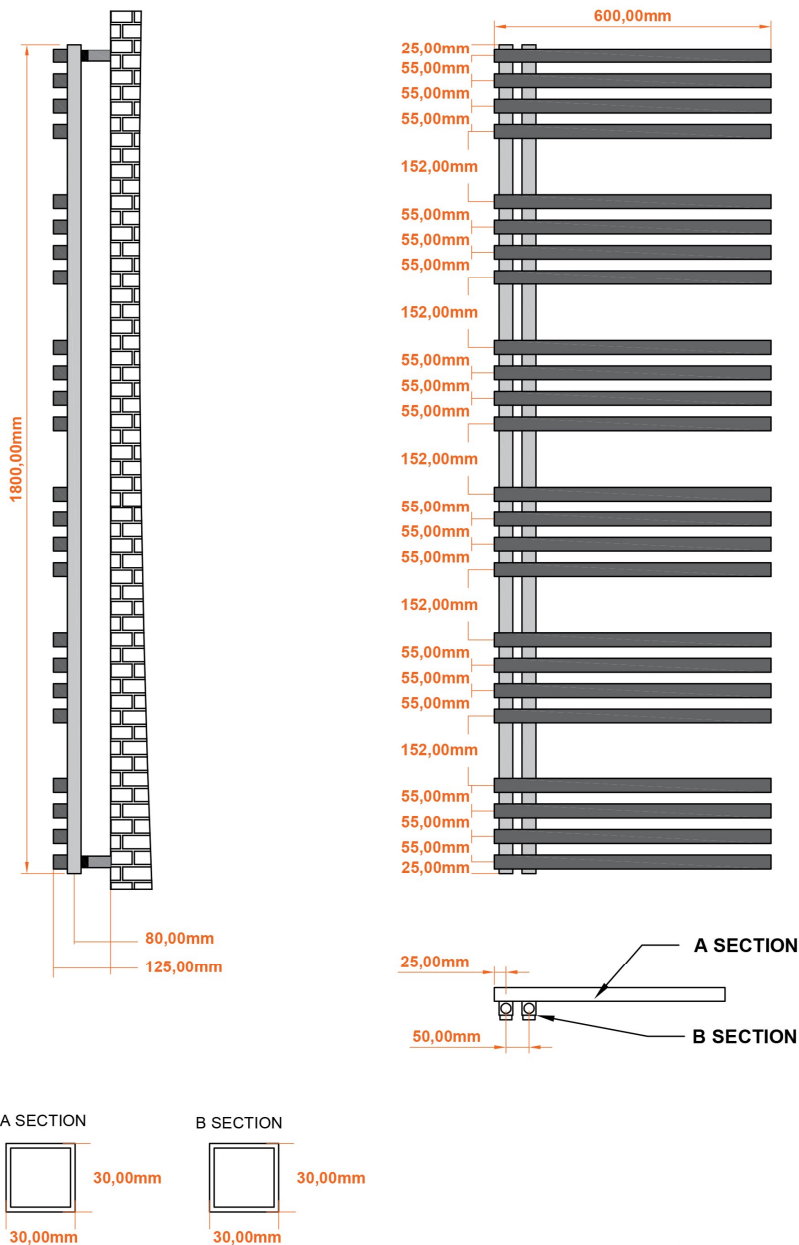

DATASHEET

Image

General Information

Product:	89.1387
Description:	Reinbach 1800 x 600mm Towel Rail
Website Link:	(Click Here)
Product Type:	Towel Rail
Brand:	Eastbrook Company
Colour:	Matt Black
Material:	Mild Steel
Height (mm):	1800mm
Width (mm):	600mm
Net Weight (kg):	24.41kg
Product Range:	Reinbach

Product Specifications

Warranty:	5 Year(s)
Supplied with fixings:	Yes
BTU $\Delta T50^{\circ}\text{C}$:	3138
BTU $\Delta T60^{\circ}\text{C}$:	3956
Watts $\Delta T50^{\circ}\text{C}$:	920
Watts $\Delta T60^{\circ}\text{C}$:	1160

Drawing

Reinbach 1800 x 600mm. Technical Drawing

scale: 1/2

Eastbrook 
Eastbrook Road, Gloucester GL4 3DB
Technical Helpline : 01452 317890
Mon - Fri / 8am - 5pm
Email : technical@eastbrookco.com