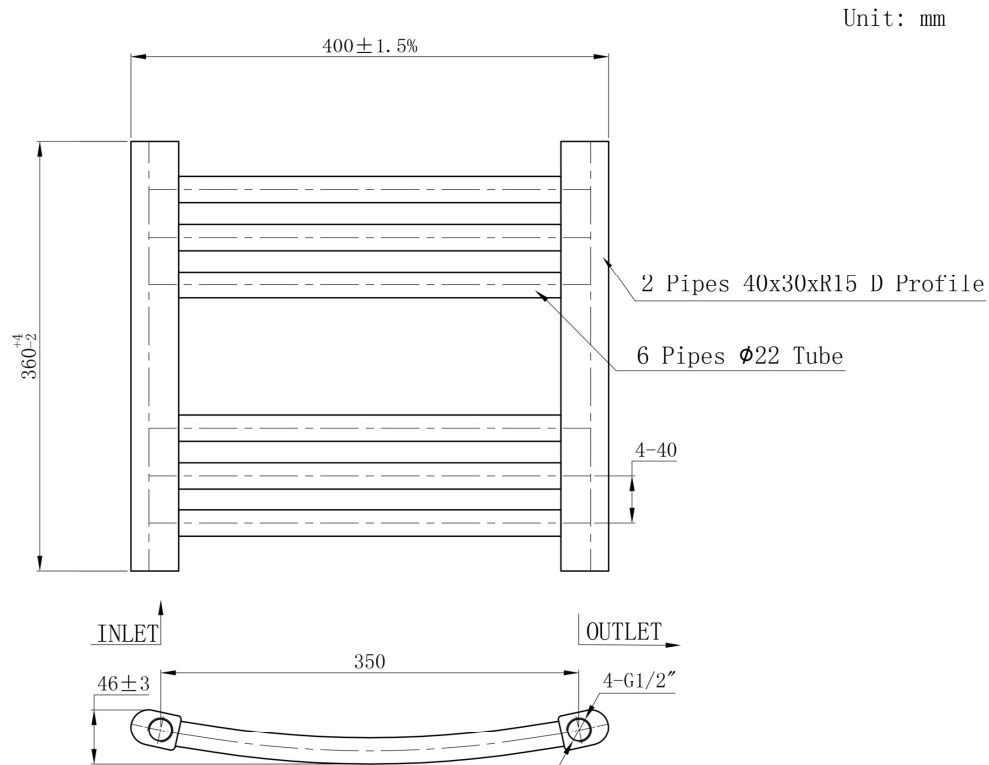

DATASHEET

Image

General Information

Product:	41.0288
Description:	Curved Biava Multirail 360 x 400
Website Link:	(Click Here)
Product Type:	Towel Rail
Brand:	Eastbrook Company
Colour:	Chrome
Material:	Mild Steel
Height (mm):	360mm
Width (mm):	400mm
Net Weight (kg):	2.31kg
Product Range:	Biava Multirail

Product Specifications

Warranty:	5 Year(s)
Supplied with fixings:	Yes
BTU $\Delta T50^{\circ}\text{C}$:	304
BTU $\Delta T60^{\circ}\text{C}$:	389
Watts $\Delta T50^{\circ}\text{C}$:	90
Watts $\Delta T60^{\circ}\text{C}$:	114

Drawing

Biava Multirail Curved 360 x 400mm. Technical Drawing

Eastbrook 
Eastbrook Road, Gloucester GL4 3DB
Technical Helpline : 01452 317890
Mon - Fri / 8am - 5pm
Email : technical@eastbrookco.com