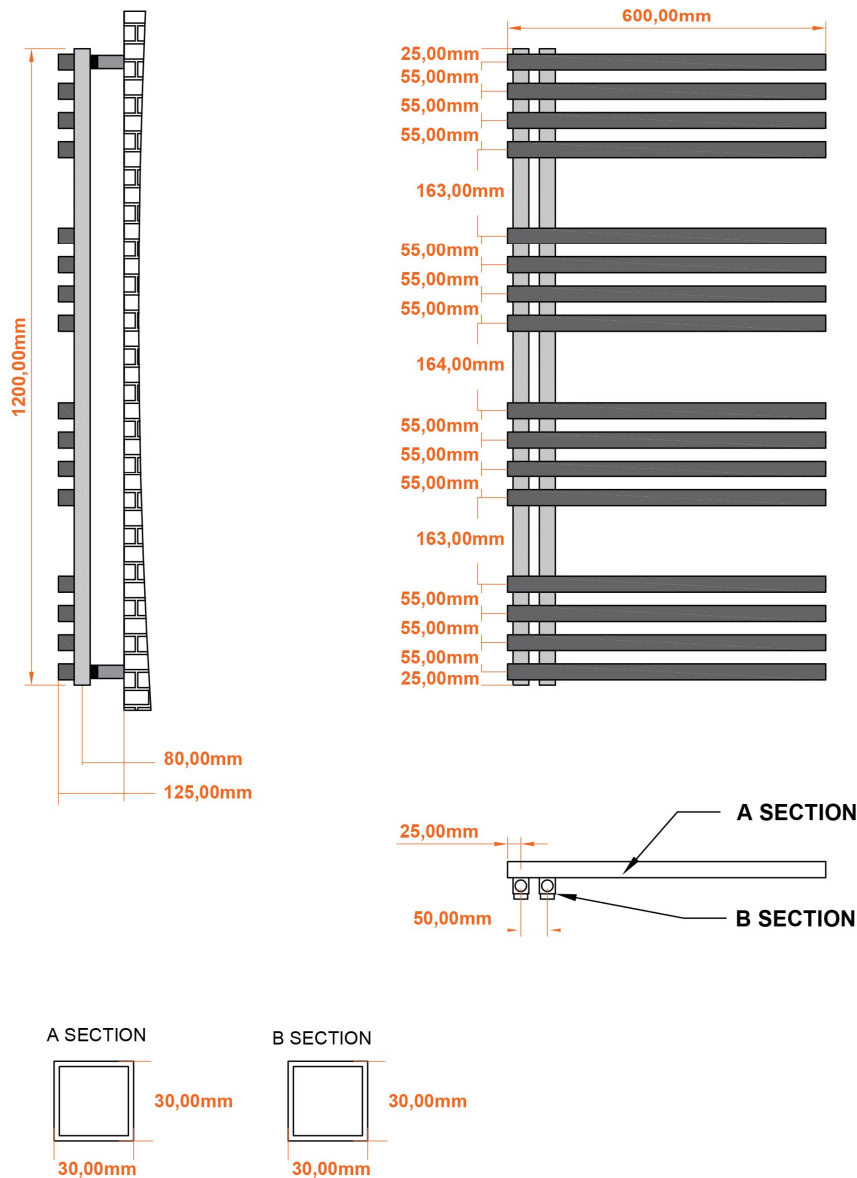

### General Information

Product:	89.1361
Description:	Reinbach 1200 x 600mm Towel Rail
Website Link:	<a href="#">(Click Here)</a>
Product Type:	Towel Rail
Brand:	Eastbrook Company
Colour:	Matt White
Material:	Mild Steel
Height (mm):	1200mm
Width (mm):	600mm
Net Weight (kg):	16.59kg
Product Range:	Reinbach

## Drawing

### Reinbach 1200 x 600mm. Technical Drawing

scale: 1/2

**Eastbrook**   
Eastbrook Road, Gloucester GL4 3DB  
Technical Helpline : 01452 317890  
Mon - Fri / 8am - 5pm  
Email : [technical@eastbrookco.com](mailto:technical@eastbrookco.com)