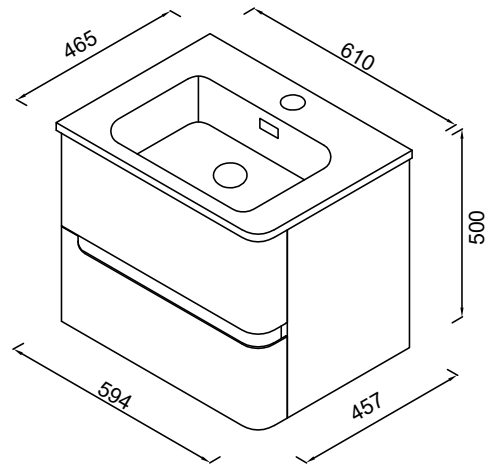

Right Hand Arda Wall hung unit