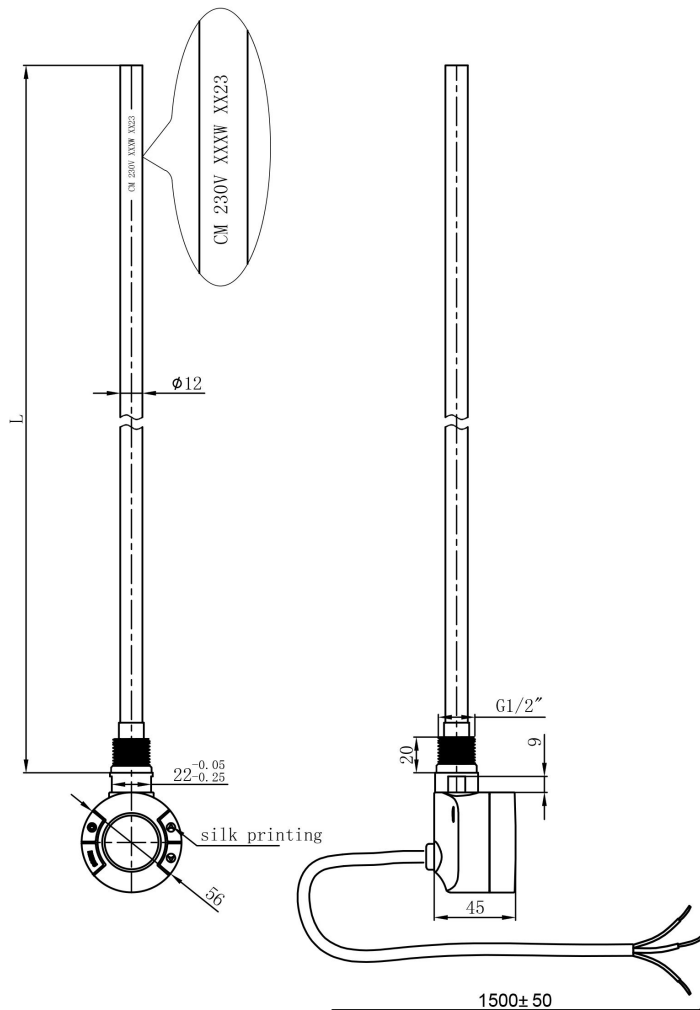

### General Information

Product:	41.0734
Description:	Type B Element Wi-Fi 300W
Website Link:	<a href="#">(Click Here)</a>
Product Type:	Heating Element
Brand:	Eastbrook Company
Colour:	Gloss White
Length (mm):	56mm
Net Weight (kg):	0.28kg
Product Range:	Type B Wi-Fi Element

### Product Specifications

Warranty:	2 Year(s)
Watts:	300

**Drawing**

**Type B Wi-Fi Element  
 Technical Drawing**

Power	Resistance Length (L)
150W	245mm.
300W	315mm.
600W	545mm.
900W	755mm.

\* Tolerance +/- 5mm.

**Notes :**

1. Cable colour for gloss white and chrome element is white.
2. Cable colour for matt anthracite and matt black element is black.
3. Cable length for all Type B Wi-Fi elements is 1.5 metre (+/- 5 cm).
4. IP rating is IPX4.